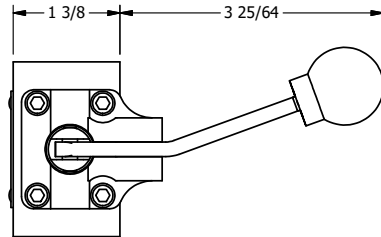

4

3

2

1

B

B

A

A

AAA
PRODUCTS
INTERNATIONAL

AAA PRODUCTS INTERNATIONAL
7114 Harry Hines Blvd
Dallas, TX 75235

TITLE: 1/4" SIDE PORT, LEVER, 3 POS,
DETENT, LEVER SHFT, CLSD CTR SPL,
BNT LVR LFT, 180D LVR

DRAWING NO.:
DIM_HD2BLT