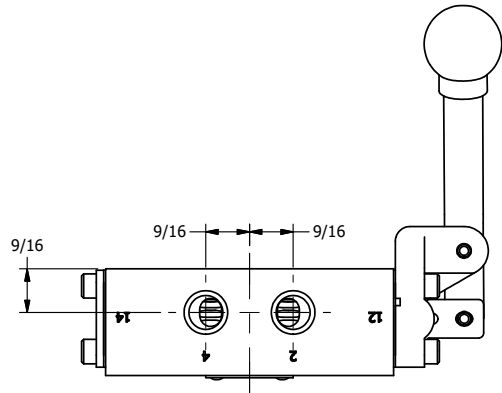

AAA
PRODUCTS
INTERNATIONAL

AAA PRODUCTS INTERNATIONAL
7114 Harry Hines Blvd
Dallas, TX 75235

TITLE: 1/4" SIDE PORT, LEVER, 3 POS,
DETENT, LEVER SHFT, CLSD CTR SPL,
BNT LVR LFT, 180D LVR

DRAWING NO.:
DIM_HD2BLT