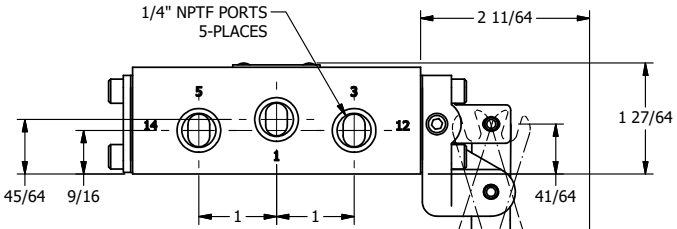

AAA
PRODUCTS
INTERNATIONAL

AAA PRODUCTS INTERNATIONAL
7114 Harry Hines Blvd
Dallas, TX 75235

TITLE: 1/4" SIDE PORT, LEVER, 3 POS,
DETENT, LEVER SHFT, CLSD CTR SPL,
BNT LVR LFT, 180D LVR

DRAWING NO.:
DIM_HD2BLT