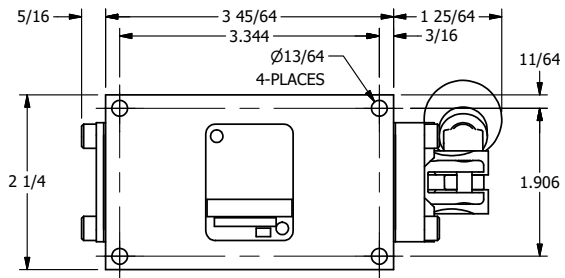

AAA
PRODUCTS
INTERNATIONAL

AAA PRODUCTS INTERNATIONAL
7114 Harry Hines Blvd
Dallas, TX 75235

TITLE: 1/4" SIDE PORT, LEVER, 3 POS,
DETENT, LEVER SHFT, CLSD CTR SPL,
BNT LVR LFT, 180D LVR

DRAWING NO.:
DIM_HD2BLT