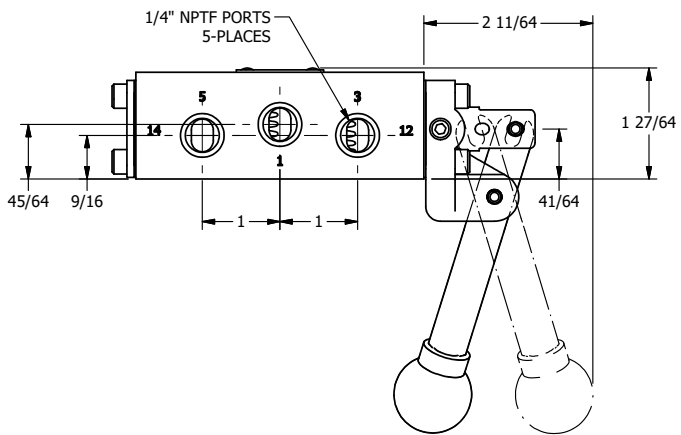

4

3

2

1

B

B

A

A

4

3

2

1

AAA
PRODUCTS
INTERNATIONAL

**AAA PRODUCTS
INTERNATIONAL**
7114 Harry Hines Blvd
Dallas, TX 75235

TITLE: 1/4" SIDE PORT, LEVER, 2 POS,
DETENT, LVR RTRN, 180D LVR

DRAWING NO.:
DIM_HD2BLQT

THE INFORMATION CONTAINED WITHIN THIS DOCUMENT IS PROPRIETARY TO AAA PRODUCTS AND MAY NOT BE DISCLOSED WITHOUT PRIOR WRITTEN CONSENT