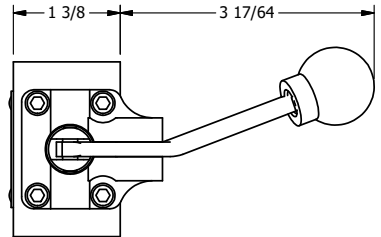

4

3

2

1

B

B

A

A

4

3

2

1

AAA
PRODUCTS
INTERNATIONAL

**AAA PRODUCTS
INTERNATIONAL**
7114 Harry Hines Blvd
Dallas, TX 75235

TITLE: 1/4" SIDE PORT, LEVER, 2 POS,
DETENT, LVR RTRN, 180D LVR

DRAWING NO.:
DIM_HD2BLQT

THE INFORMATION CONTAINED WITHIN THIS DOCUMENT IS PROPRIETARY TO AAA PRODUCTS AND MAY NOT BE DISCLOSED WITHOUT PRIOR WRITTEN CONSENT