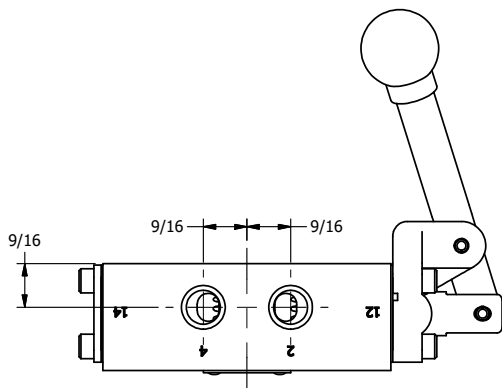

4

3

2

1

B

B

A

A

4

3

2

1

AAA
PRODUCTS
INTERNATIONAL

**AAA PRODUCTS
INTERNATIONAL**
7114 Harry Hines Blvd
Dallas, TX 75235

TITLE: 1/4" SIDE PORT, LEVER, 2 POS,
DETENT, LVR RTRN, 180D LVR

DRAWING NO.:
DIM_HD2BLQT

THE INFORMATION CONTAINED WITHIN THIS DOCUMENT IS PROPRIETARY TO AAA PRODUCTS AND MAY NOT BE DISCLOSED WITHOUT PRIOR WRITTEN CONSENT