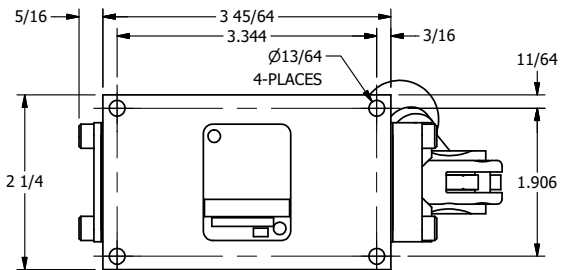

4

3

2

1

B

B

A

A

4

3

2

1

AAA
PRODUCTS
INTERNATIONAL

**AAA PRODUCTS
INTERNATIONAL**
7114 Harry Hines Blvd
Dallas, TX 75235

TITLE: 1/4" SIDE PORT, LEVER, 2 POS,
DETENT, LVR RTRN, 180D LVR

DRAWING NO.:
DIM_HD2BLQT

THE INFORMATION CONTAINED WITHIN THIS DOCUMENT IS PROPRIETARY TO AAA PRODUCTS AND MAY NOT BE DISCLOSED WITHOUT PRIOR WRITTEN CONSENT