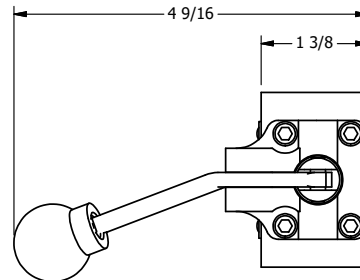

4

3

2

1

AAA
PRODUCTS
INTERNATIONAL
7114 Harry Hines Blvd
Dallas, TX 75235

TITLE: 1/4" SIDE PORT, LEVER, 2 POS,
DETENT, LEVER RTRN,
BNT LVR LFT

DRAWING NO.:
DIM_HD2BLQ

THE INFORMATION CONTAINED WITHIN THIS DOCUMENT IS PROPRIETARY TO AAA PRODUCTS AND MAY NOT BE DISCLOSED WITHOUT PRIOR WRITTEN CONSENT