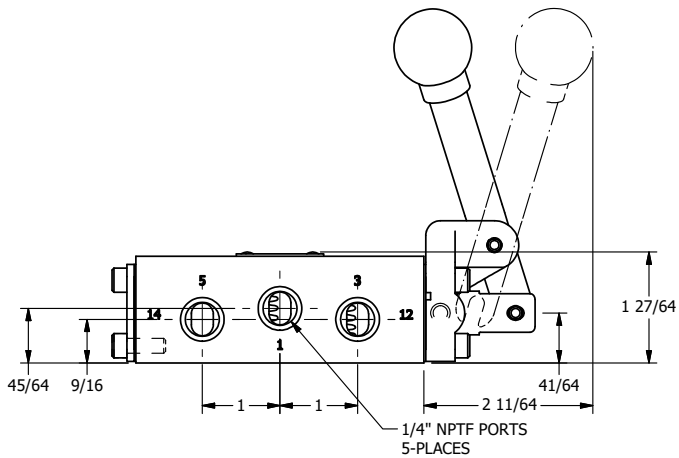

4

3

2

1

AAA
PRODUCTS
INTERNATIONAL
7114 Harry Hines Blvd
Dallas, TX 75235

TITLE: 1/4" SIDE PORT, LEVER, 2 POS,
DETENT, LEVER RTRN,
BNT LVR LFT

DRAWING NO.:
DIM_HD2BLQ

THE INFORMATION CONTAINED WITHIN THIS DOCUMENT IS PROPRIETARY TO AAA PRODUCTS AND MAY NOT BE DISCLOSED WITHOUT PRIOR WRITTEN CONSENT