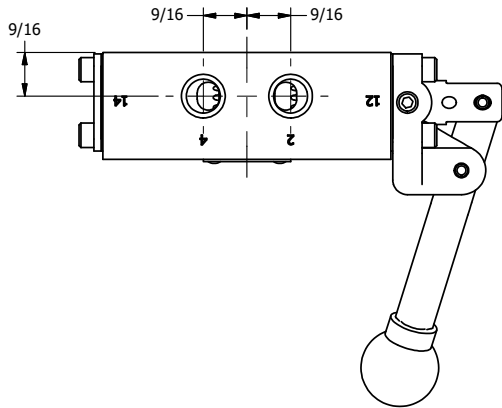

4

3

2

1

AAA
PRODUCTS
INTERNATIONAL
7114 Harry Hines Blvd
Dallas, TX 75235

TITLE: 1/4" SIDE PORT, LEVER, 2 POS,
DETENT, LEVER RTRN,
BNT LVR LFT

DRAWING NO.:
DIM_HD2BLQ

THE INFORMATION CONTAINED WITHIN THIS DOCUMENT IS PROPRIETARY TO AAA PRODUCTS AND MAY NOT BE DISCLOSED WITHOUT PRIOR WRITTEN CONSENT