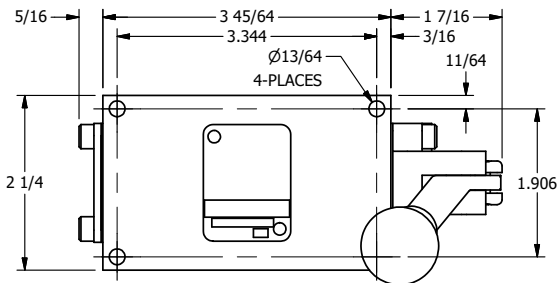

4

3

2

1

AAA
PRODUCTS
INTERNATIONAL
7114 Harry Hines Blvd
Dallas, TX 75235

TITLE: 1/4" SIDE PORT, LEVER, 2 POS,
DETENT, LEVER RTRN,
BNT LVR LFT

DRAWING NO.:
DIM_HD2BLQ

THE INFORMATION CONTAINED WITHIN THIS DOCUMENT IS PROPRIETARY TO AAA PRODUCTS AND MAY NOT BE DISCLOSED WITHOUT PRIOR WRITTEN CONSENT