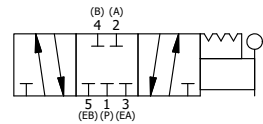

4

3

2

1

B

B

A

A

4

3

2

1

A

A

TITLE: 1/4" SIDE PORT, LEVER, 3 POS,  
DETENT, LEVER SHFT, CLSD CTR SPL,  
BNT LVR LFT, RED KNOB, 180D LVR

DRAWING NO.:  
DIM\_HD2BLJT