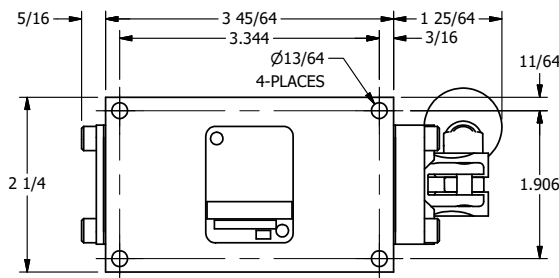

4

3

2

1

B

B

A

A

4

3

2

1

A

A

TITLE: 1/4" SIDE PORT, LEVER, 3 POS,
DETENT, LEVER SHFT, CLSD CTR SPL,
BNT LVR LFT, RED KNOB, 180D LVR

DRAWING NO.:
DIM_HD2BLJT

THE INFORMATION CONTAINED WITHIN THIS DOCUMENT IS PROPRIETARY TO AAA PRODUCTS AND MAY NOT BE DISCLOSED WITHOUT PRIOR WRITTEN CONSENT