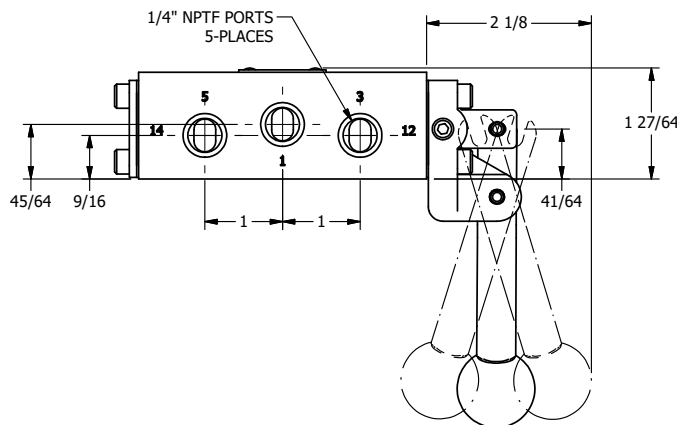

4

3

2

1

A

A

TITLE: 1/4" SIDE PORT, LEVER, 3 POS,  
DETENT, LEVER SHFT, CLSD CTR SPL,  
BNT LVR LFT, RED KNOB, 180D LVR

DRAWING NO.:  
DIM\_HD2BLJT