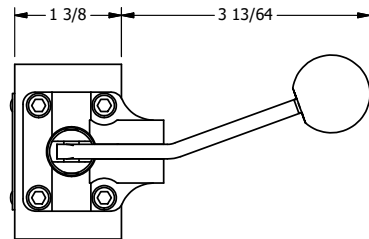

4

3

2

1

B

B

A

A

4

3

2

1

A

A

TITLE: 1/4" SIDE PORT, LEVER, 3 POS,
DETENT, LEVER SHFT, CLSD CTR SPL,
BNT LVR LFT, RED KNOB, 180D LVR

DRAWING NO.:
DIM_HD2BLJT

THE INFORMATION CONTAINED WITHIN THIS DOCUMENT IS PROPRIETARY TO AAA PRODUCTS AND MAY NOT BE DISCLOSED WITHOUT PRIOR WRITTEN CONSENT