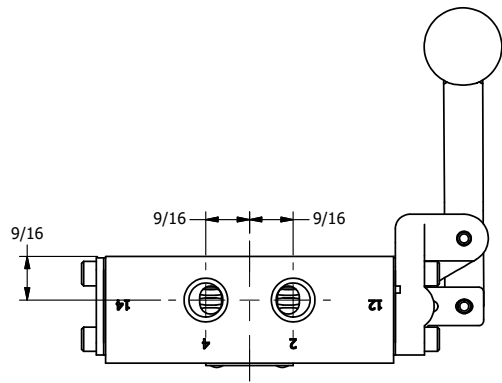

4

3

2

1

B

B

A

A

4

3

2

1

A

A

TITLE: 1/4" SIDE PORT, LEVER, 3 POS,
DETENT, LEVER SHFT, CLSD CTR SPL,
BNT LVR LFT, RED KNOB, 180D LVR

DRAWING NO.:
DIM_HD2BLJT

THE INFORMATION CONTAINED WITHIN THIS DOCUMENT IS PROPRIETARY TO AAA PRODUCTS AND MAY NOT BE DISCLOSED WITHOUT PRIOR WRITTEN CONSENT