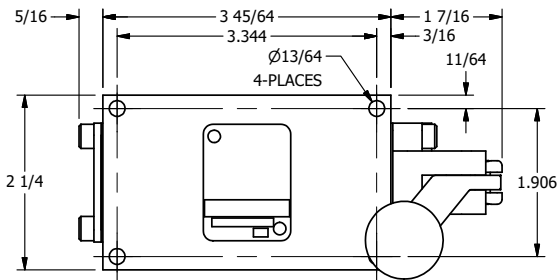

4

3

2

1

AAA
PRODUCTS
INTERNATIONAL

**AAA PRODUCTS
INTERNATIONAL**
7114 Harry Hines Blvd
Dallas, TX 75235

TITLE: 1/4" SIDE PORT, LEVER, 2 POS,
DETENT, LEVER RTRN,
BNT LVR LFT, RED KNOB

DRAWING NO.:
DIM_HD2BLJQ