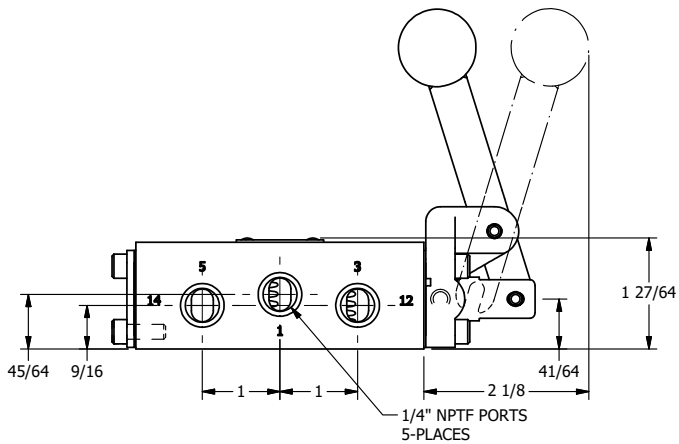

4

3

2

1

AAA
PRODUCTS
INTERNATIONAL

**AAA PRODUCTS
INTERNATIONAL**
7114 Harry Hines Blvd
Dallas, TX 75235

TITLE: 1/4" SIDE PORT, LEVER, 2 POS,
DETENT, LEVER RTRN,
BNT LVR LFT, RED KNOB

DRAWING NO.:
DIM_HD2BLJQ