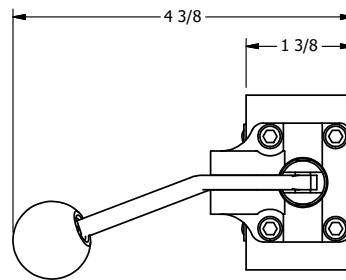

4

3

2

1

AAA
PRODUCTS
INTERNATIONAL

**AAA PRODUCTS
INTERNATIONAL**
7114 Harry Hines Blvd
Dallas, TX 75235

TITLE: 1/4" SIDE PORT, LEVER, 2 POS,
DETENT, LEVER RTRN,
BNT LVR LFT, RED KNOB

DRAWING NO.:
DIM_HD2BLJQ