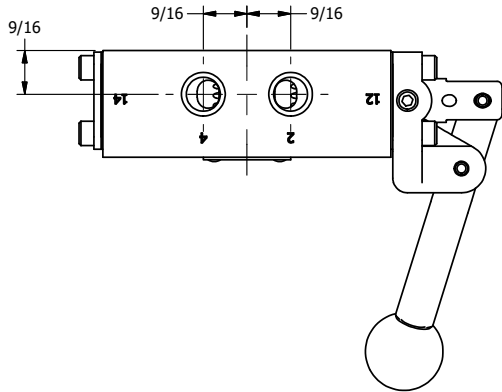

4

3

2

1

AAA
PRODUCTS
INTERNATIONAL

**AAA PRODUCTS
INTERNATIONAL**
7114 Harry Hines Blvd
Dallas, TX 75235

TITLE: 1/4" SIDE PORT, LEVER, 2 POS,
DETENT, LEVER RTRN,
BNT LVR LFT, RED KNOB

DRAWING NO.:
DIM_HD2BLJQ