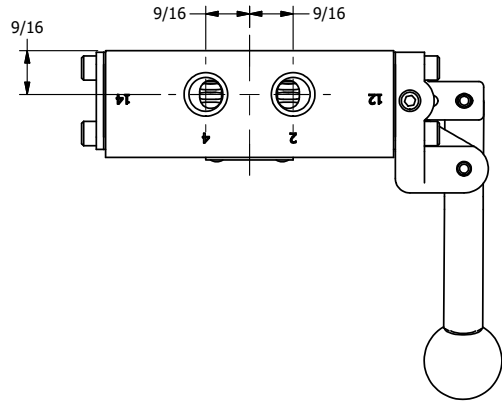

4

3

2

1

**AAA**  
PRODUCTS  
INTERNATIONAL

**AAA PRODUCTS  
INTERNATIONAL**  
7114 Harry Hines Blvd  
Dallas, TX 75235

TITLE: 1/4" SIDE PORT, LEVER, 3 POS,  
DETENT, LEVER SHFT, CLSD CTR SPL,  
BNT LVR LFT, RED KNOB

DRAWING NO.:  
DIM\_HD2BLJ

THE INFORMATION CONTAINED WITHIN THIS DOCUMENT IS PROPRIETARY TO AAA PRODUCTS AND MAY NOT BE DISCLOSED WITHOUT PRIOR WRITTEN CONSENT

4

3

2

1

B

B