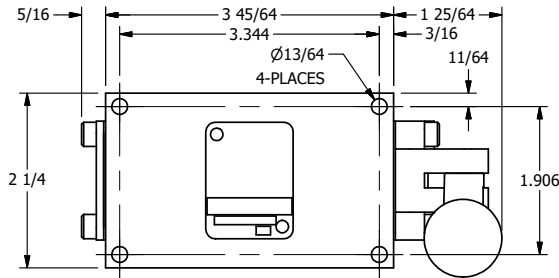

4

3

2

1

**AAA**  
PRODUCTS  
INTERNATIONAL

**AAA PRODUCTS  
INTERNATIONAL**  
7114 Harry Hines Blvd  
Dallas, TX 75235

TITLE: 1/4" SIDE PORT, LEVER, 3 POS,  
DETENT, LEVER SHFT, CLSD CTR SPL,  
BNT LVR LFT, RED KNOB

DRAWING NO.:  
DIM\_HD2BLJ

THE INFORMATION CONTAINED WITHIN THIS DOCUMENT IS PROPRIETARY TO AAA PRODUCTS AND MAY NOT BE DISCLOSED WITHOUT PRIOR WRITTEN CONSENT

4

3

2

1

B

B