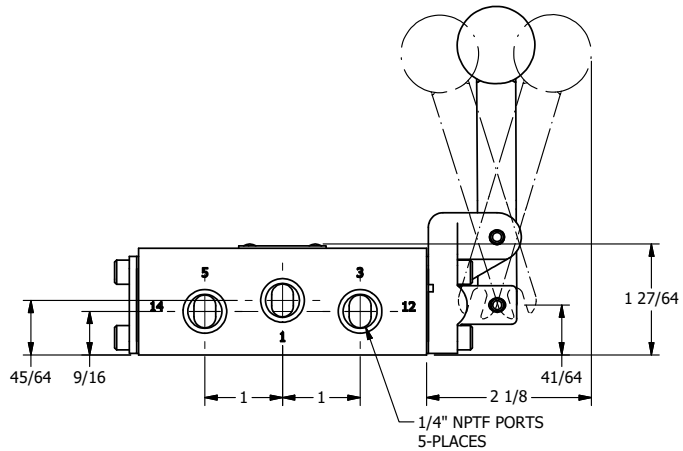

4

3

2

1

**AAA**  
PRODUCTS  
INTERNATIONAL

**AAA PRODUCTS  
INTERNATIONAL**  
7114 Harry Hines Blvd  
Dallas, TX 75235

TITLE: 1/4" SIDE PORT, LEVER, 3 POS,  
DETENT, LEVER SHFT, CLSD CTR SPL,  
BNT LVR LFT, RED KNOB

DRAWING NO.:  
DIM\_HD2BLJ

THE INFORMATION CONTAINED WITHIN THIS DOCUMENT IS PROPRIETARY TO AAA PRODUCTS AND MAY NOT BE DISCLOSED WITHOUT PRIOR WRITTEN CONSENT

4

3

2

1

B

B