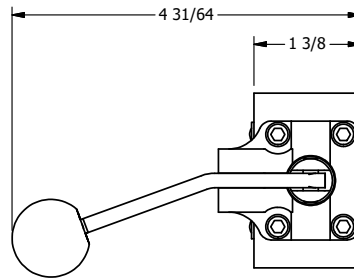

4

3

2

1

**AAA**  
PRODUCTS  
INTERNATIONAL

**AAA PRODUCTS  
INTERNATIONAL**  
7114 Harry Hines Blvd  
Dallas, TX 75235

TITLE: 1/4" SIDE PORT, LEVER, 3 POS,  
DETENT, LEVER SHFT, CLSD CTR SPL,  
BNT LVR LFT, RED KNOB

DRAWING NO.:  
DIM\_HD2BLJ

THE INFORMATION CONTAINED WITHIN THIS DOCUMENT IS PROPRIETARY TO AAA PRODUCTS AND MAY NOT BE DISCLOSED WITHOUT PRIOR WRITTEN CONSENT

4

3

2

1

B

B