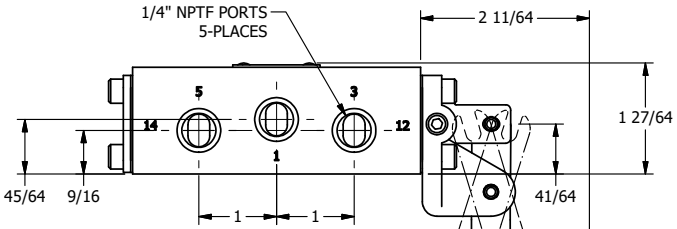

AAA
PRODUCTS
INTERNATIONAL

AAA PRODUCTS INTERNATIONAL
7114 Harry Hines Blvd
Dallas, TX 75235

TITLE: 1/4" SIDE PORT, LEVER, 3 POS,
DETENT, LEVER SHFT, CLSD CTR SPL,
BNT LVR LFT, HVY DUTY, 180D LVR

DRAWING NO.:
DIM_HD2BLHT