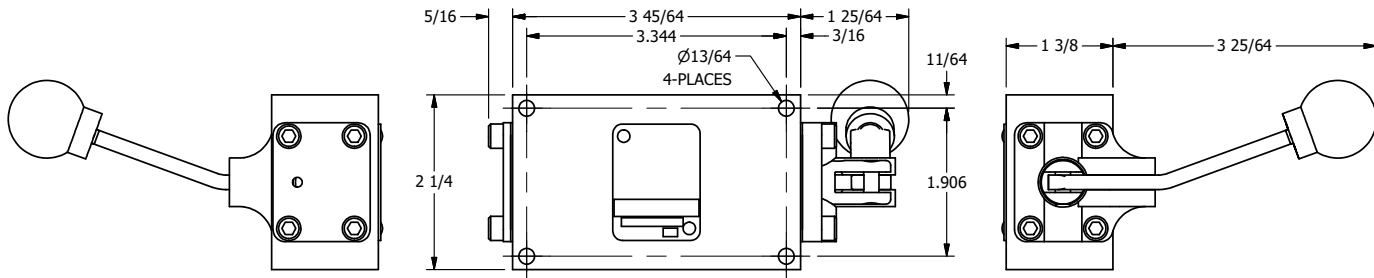

AAA
PRODUCTS
INTERNATIONAL

AAA PRODUCTS INTERNATIONAL
7114 Harry Hines Blvd
Dallas, TX 75235

TITLE: 1/4" SIDE PORT, LEVER, 3 POS,
DETENT, LEVER SHFT, CLSD CTR SPL,
BNT LVR LFT, HVY DUTY, 180D LVR

DRAWING NO.:
DIM_HD2BLHT