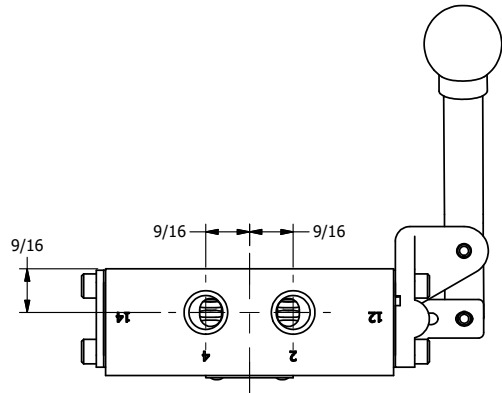

AAA
PRODUCTS
INTERNATIONAL

AAA PRODUCTS INTERNATIONAL
7114 Harry Hines Blvd
Dallas, TX 75235

TITLE: 1/4" SIDE PORT, LEVER, 3 POS,
DETENT, LEVER SHFT, CLSD CTR SPL,
BNT LVR LFT, HVY DUTY, 180D LVR

DRAWING NO.:
DIM_HD2BLHT