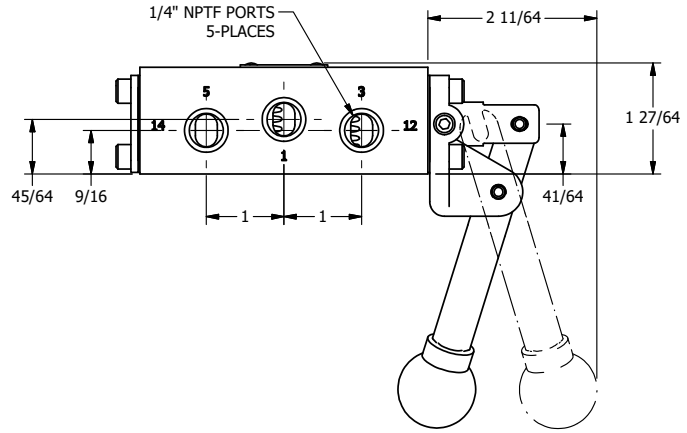

4

3

2

1

B

B

AAA
PRODUCTS
INTERNATIONAL

**AAA PRODUCTS
INTERNATIONAL**
7114 Harry Hines Blvd
Dallas, TX 75235

TITLE: 1/4" SIDE PORT, LEVER, 2 POS,
DETENT, LVR RTRN, BENT LVR LFT,
HVY DUTY, 180D LVR, STAINLESS

DRAWING NO.:
DIM_HD2BLHQT

4

3

2

1

A

A

THE INFORMATION CONTAINED WITHIN THIS DOCUMENT IS PROPRIETARY TO AAA PRODUCTS AND MAY NOT BE DISCLOSED WITHOUT PRIOR WRITTEN CONSENT