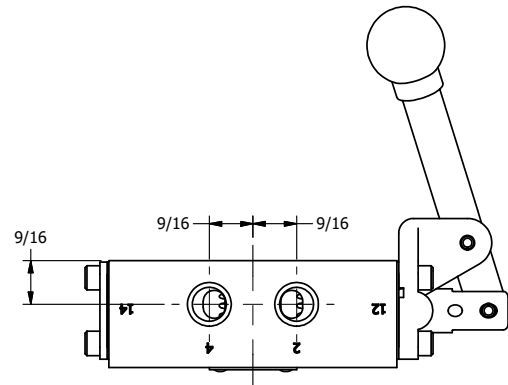

4

3

2

1

B

B

AAA
PRODUCTS
INTERNATIONAL

**AAA PRODUCTS
INTERNATIONAL**
7114 Harry Hines Blvd
Dallas, TX 75235

TITLE: 1/4" SIDE PORT, LEVER, 2 POS,
DETENT, LVR RTRN, BENT LVR LFT,
HVY DUTY, 180D LVR, STAINLESS

DRAWING NO.:
DIM_HD2BLHQT

4

3

2

1

A

A

THE INFORMATION CONTAINED WITHIN THIS DOCUMENT IS PROPRIETARY TO AAA PRODUCTS AND MAY NOT BE DISCLOSED WITHOUT PRIOR WRITTEN CONSENT