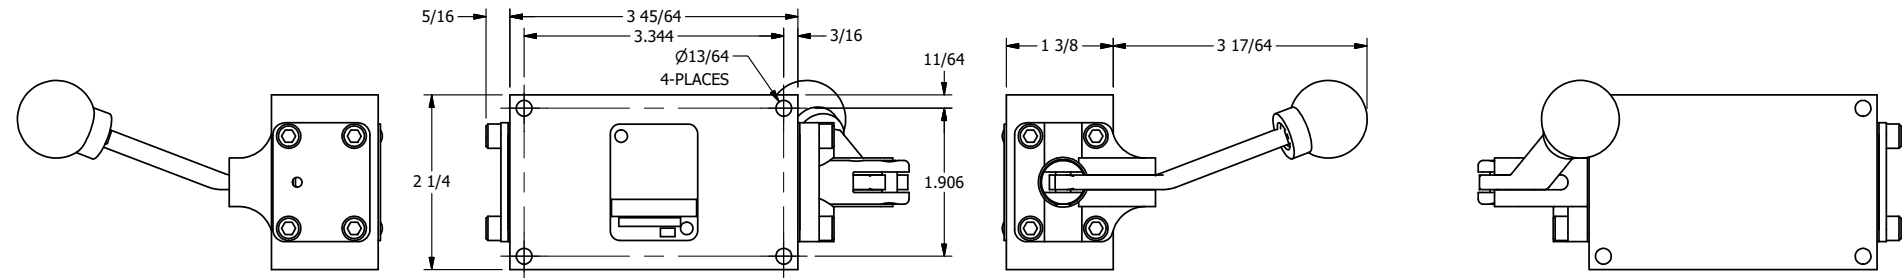

4

3

2

1

B

B

AAA
PRODUCTS
INTERNATIONAL

**AAA PRODUCTS
INTERNATIONAL**
7114 Harry Hines Blvd
Dallas, TX 75235

TITLE: 1/4" SIDE PORT, LEVER, 2 POS,
DETENT, LVR RTRN, BENT LVR LFT,
HVY DUTY, 180D LVR, STAINLESS

DRAWING NO.:
DIM_HD2BLHQT

4

3

2

1

A

A

THE INFORMATION CONTAINED WITHIN THIS DOCUMENT IS PROPRIETARY TO AAA PRODUCTS AND MAY NOT BE DISCLOSED WITHOUT PRIOR WRITTEN CONSENT