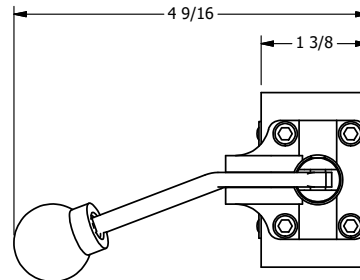

4

3

2

1

AAA
PRODUCTS
INTERNATIONAL
7114 Harry Hines Blvd
Dallas, TX 75235

TITLE: 1/4" SIDE PORT, LEVER, 2 POS,
DETENT, LVR RTRN,
BNT LVR LFT, HVY DUTY

DRAWING NO.:
DIM_HD2BLHQ

4