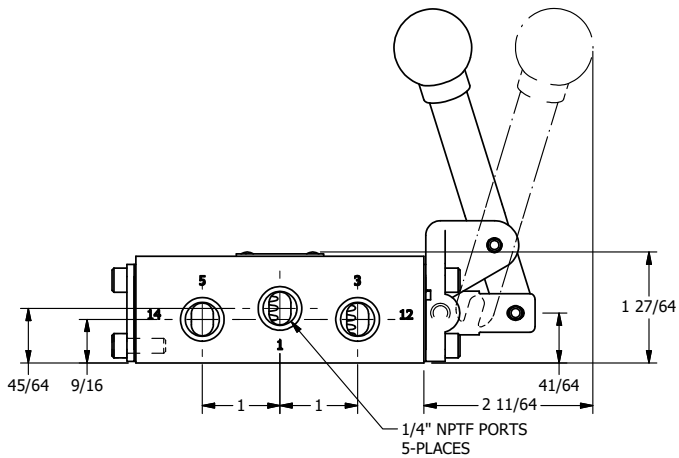

4

3

2

1

AAA
PRODUCTS
INTERNATIONAL
7114 Harry Hines Blvd
Dallas, TX 75235

TITLE: 1/4" SIDE PORT, LEVER, 2 POS,
DETENT, LVR RTRN,
BNT LVR LFT, HVY DUTY

DRAWING NO.:
DIM_HD2BLHQ

4