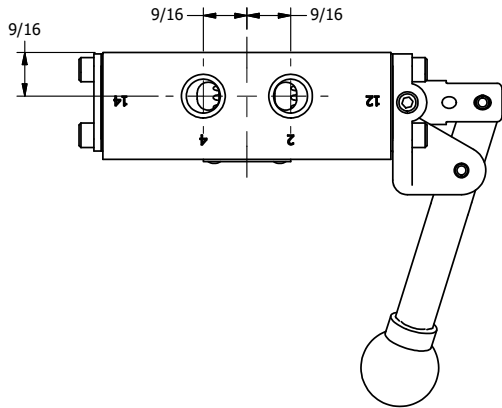

4

3

2

1

AAA
PRODUCTS
INTERNATIONAL
7114 Harry Hines Blvd
Dallas, TX 75235

TITLE: 1/4" SIDE PORT, LEVER, 2 POS,
DETENT, LVR RTRN,
BNT LVR LFT, HVY DUTY

DRAWING NO.:
DIM_HD2BLHQ

4