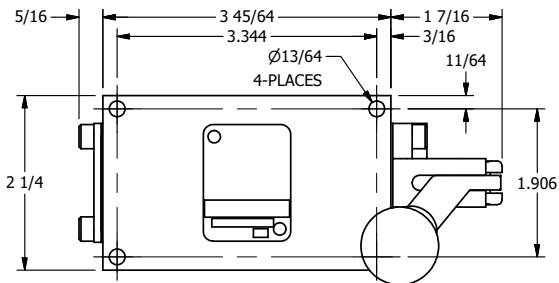

4

3

2

1

AAA
PRODUCTS
INTERNATIONAL
7114 Harry Hines Blvd
Dallas, TX 75235

TITLE: 1/4" SIDE PORT, LEVER, 2 POS,
DETENT, LVR RTRN,
BNT LVR LFT, HVY DUTY

DRAWING NO.:
DIM_HD2BLHQ

4