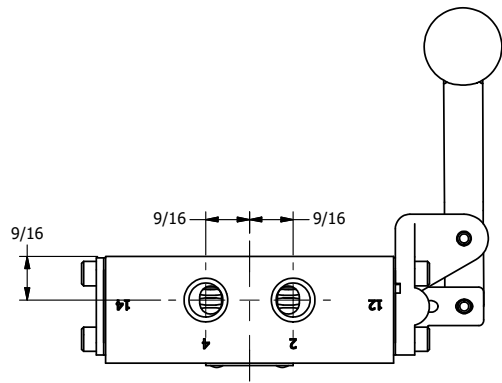

4

3

2

1

B

B

A

A

4

3

2

1

AAA
PRODUCTS
INTERNATIONAL

AAA PRODUCTS INTERNATIONAL
7114 Harry Hines Blvd
Dallas, TX 75235

TITLE: 1/4" SIDE PORT, LEVER, 3 POS,
DTNT, CLSD CTR SPL, HVY DUTY,
BNT LVR LFT, RED KNOB, 180D LVR

DRAWING NO.:
DIM_HD2BLHJT

THE INFORMATION CONTAINED WITHIN THIS DOCUMENT IS PROPRIETARY TO AAA PRODUCTS AND MAY NOT BE DISCLOSED WITHOUT PRIOR WRITTEN CONSENT