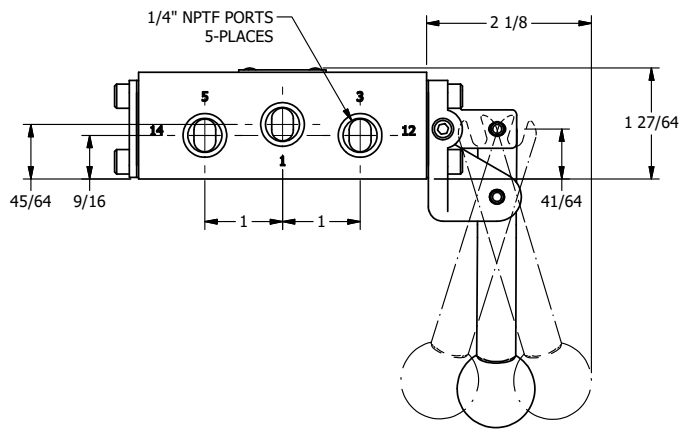

4

3

2

1

B

B

A

A

4

3

2

1

AAA
PRODUCTS
INTERNATIONAL

AAA PRODUCTS INTERNATIONAL
7114 Harry Hines Blvd
Dallas, TX 75235

TITLE: 1/4" SIDE PORT, LEVER, 3 POS,
DTNT, CLSD CTR SPL, HVY DUTY,
BNT LVR LFT, RED KNOB, 180D LVR

DRAWING NO.:
DIM_HD2BLHJT

THE INFORMATION CONTAINED WITHIN THIS DOCUMENT IS PROPRIETARY TO AAA PRODUCTS AND MAY NOT BE DISCLOSED WITHOUT PRIOR WRITTEN CONSENT