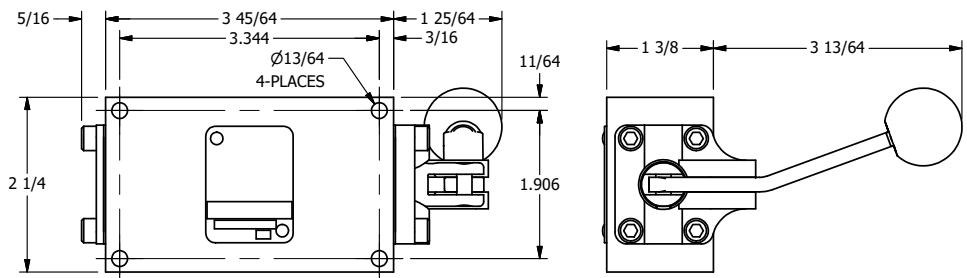

4

3

2

1

B

B

A

A

4

3

2

1

AAA
PRODUCTS
INTERNATIONAL

AAA PRODUCTS INTERNATIONAL
7114 Harry Hines Blvd
Dallas, TX 75235

TITLE: 1/4" SIDE PORT, LEVER, 3 POS,
DTNT, CLSD CTR SPL, HVY DUTY,
BNT LVR LFT, RED KNOB, 180D LVR

DRAWING NO.:
DIM_HD2BLHJT

THE INFORMATION CONTAINED WITHIN THIS DOCUMENT IS PROPRIETARY TO AAA PRODUCTS AND MAY NOT BE DISCLOSED WITHOUT PRIOR WRITTEN CONSENT