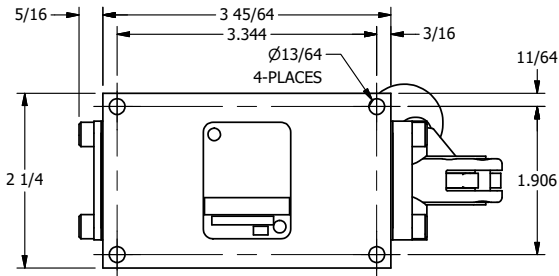

4

3

2

1

B

B

A

A

4

3

2

1

AAA
PRODUCTS
INTERNATIONAL

AAA PRODUCTS INTERNATIONAL
7114 Harry Hines Blvd
Dallas, TX 75235

TITLE: 1/4" SIDE PORT, LEVER, 2 POS,
DETENT, LVR RTRN, BENT LVR LFT,
HVY DUTY, RED KNOB, 180D LVR

DRAWING NO.:
DIM_HD2BLHJQT

THE INFORMATION CONTAINED WITHIN THIS DOCUMENT IS PROPRIETARY TO AAA PRODUCTS AND MAY NOT BE DISCLOSED WITHOUT PRIOR WRITTEN CONSENT