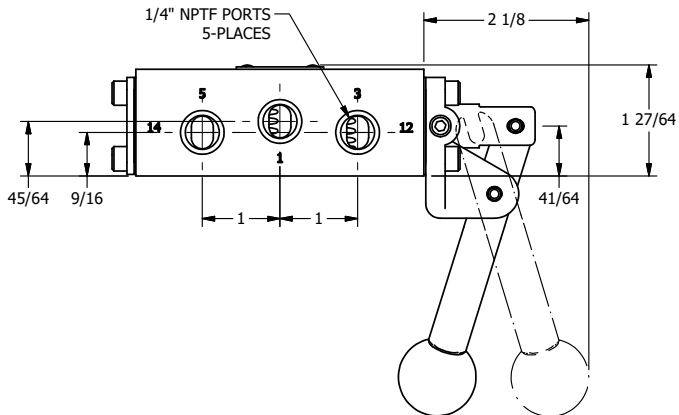

4

3

2

1

B

B

A

A

4

3

2

1

AAA
PRODUCTS
INTERNATIONAL

AAA PRODUCTS INTERNATIONAL
7114 Harry Hines Blvd
Dallas, TX 75235

TITLE: 1/4" SIDE PORT, LEVER, 2 POS,
DETENT, LVR RTRN, BENT LVR LFT,
HVY DUTY, RED KNOB, 180D LVR

DRAWING NO.:
DIM_HD2BLHJQT

THE INFORMATION CONTAINED WITHIN THIS DOCUMENT IS PROPRIETARY TO AAA PRODUCTS AND MAY NOT BE DISCLOSED WITHOUT PRIOR WRITTEN CONSENT