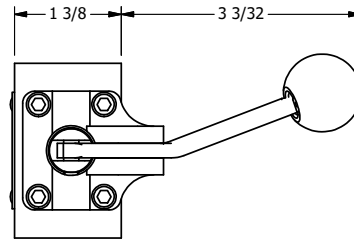

4

3

2

1

B

B

A

A

4

3

2

1

AAA
PRODUCTS
INTERNATIONAL

AAA PRODUCTS INTERNATIONAL
7114 Harry Hines Blvd
Dallas, TX 75235

TITLE: 1/4" SIDE PORT, LEVER, 2 POS,
DETENT, LVR RTRN, BENT LVR LFT,
HVY DUTY, RED KNOB, 180D LVR

DRAWING NO.:
DIM_HD2BLHJQT

THE INFORMATION CONTAINED WITHIN THIS DOCUMENT IS PROPRIETARY TO AAA PRODUCTS AND MAY NOT BE DISCLOSED WITHOUT PRIOR WRITTEN CONSENT