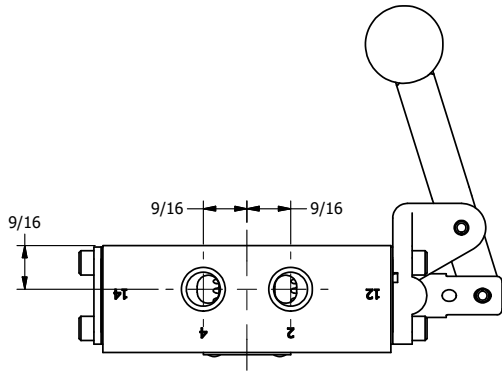

4

3

2

1

B

B

A

A

4

3

2

1

AAA
PRODUCTS
INTERNATIONAL

AAA PRODUCTS INTERNATIONAL
7114 Harry Hines Blvd
Dallas, TX 75235

TITLE: 1/4" SIDE PORT, LEVER, 2 POS,
DETENT, LVR RTRN, BENT LVR LFT,
HVY DUTY, RED KNOB, 180D LVR

DRAWING NO.:
DIM_HD2BLHJQT

THE INFORMATION CONTAINED WITHIN THIS DOCUMENT IS PROPRIETARY TO AAA PRODUCTS AND MAY NOT BE DISCLOSED WITHOUT PRIOR WRITTEN CONSENT