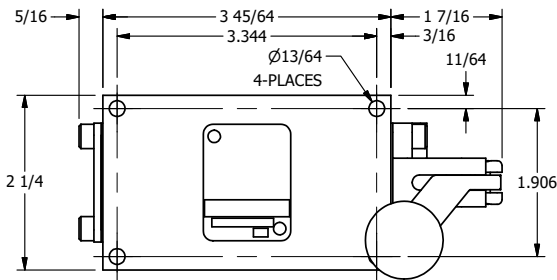

4

3

2

1

**AAA**  
PRODUCTS  
INTERNATIONAL

**AAA PRODUCTS INTERNATIONAL**  
7114 Harry Hines Blvd  
Dallas, TX 75235

TITLE: 1/4" SIDE PORT, LEVER, 2 POS,  
DETENT, LVR RTRN, BENT LVR LFT,  
HVY DUTY, RED KNOB

DRAWING NO.:  
DIM\_HD2BLHJQ

THE INFORMATION CONTAINED WITHIN THIS DOCUMENT IS PROPRIETARY TO AAA PRODUCTS AND MAY NOT BE DISCLOSED WITHOUT PRIOR WRITTEN CONSENT

4

3

2

1

B

B