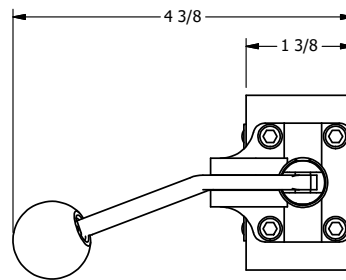

4

3

2

1

**AAA**  
PRODUCTS  
INTERNATIONAL

**AAA PRODUCTS INTERNATIONAL**  
7114 Harry Hines Blvd  
Dallas, TX 75235

TITLE: 1/4" SIDE PORT, LEVER, 2 POS,  
DETENT, LVR RTRN, BENT LVR LFT,  
HVY DUTY, RED KNOB

DRAWING NO.:  
DIM\_HD2BLHJQ

THE INFORMATION CONTAINED WITHIN THIS DOCUMENT IS PROPRIETARY TO AAA PRODUCTS AND MAY NOT BE DISCLOSED WITHOUT PRIOR WRITTEN CONSENT

4

3

2

1

B

B