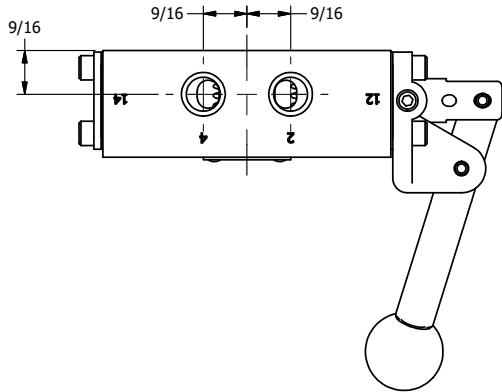

4

3

2

1

**AAA**  
PRODUCTS  
INTERNATIONAL

**AAA PRODUCTS INTERNATIONAL**  
7114 Harry Hines Blvd  
Dallas, TX 75235

TITLE: 1/4" SIDE PORT, LEVER, 2 POS,  
DETENT, LVR RTRN, BENT LVR LFT,  
HVY DUTY, RED KNOB

DRAWING NO.:  
DIM\_HD2BLHJQ

THE INFORMATION CONTAINED WITHIN THIS DOCUMENT IS PROPRIETARY TO AAA PRODUCTS AND MAY NOT BE DISCLOSED WITHOUT PRIOR WRITTEN CONSENT

4

3

2

1

B

B