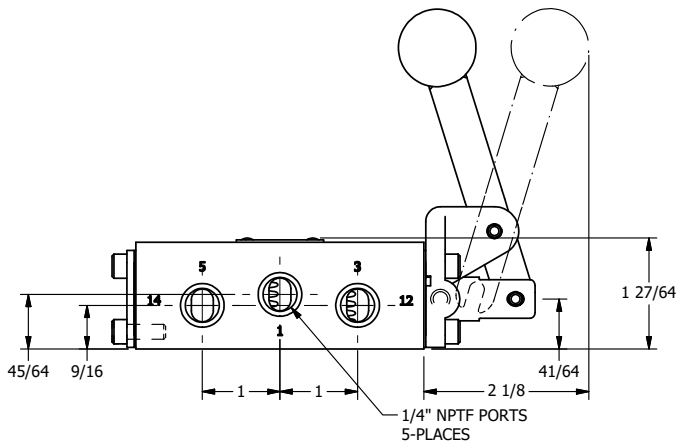

4

3

2

1

**AAA**  
PRODUCTS  
INTERNATIONAL

**AAA PRODUCTS INTERNATIONAL**  
7114 Harry Hines Blvd  
Dallas, TX 75235

TITLE: 1/4" SIDE PORT, LEVER, 2 POS,  
DETENT, LVR RTRN, BENT LVR LFT,  
HVY DUTY, RED KNOB

DRAWING NO.:  
DIM\_HD2BLHJQ

THE INFORMATION CONTAINED WITHIN THIS DOCUMENT IS PROPRIETARY TO AAA PRODUCTS AND MAY NOT BE DISCLOSED WITHOUT PRIOR WRITTEN CONSENT

4

3

2

1

B

B