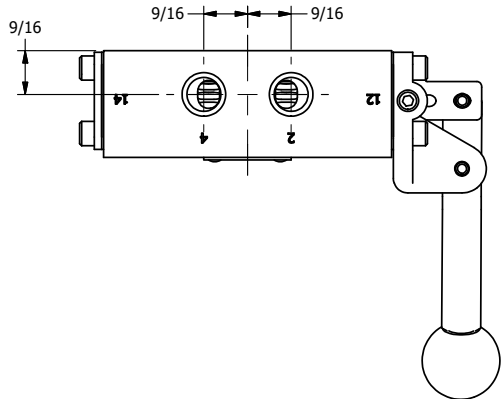

4

3

2

1

AAA
PRODUCTS
INTERNATIONAL

**AAA PRODUCTS
INTERNATIONAL**
7114 Harry Hines Blvd
Dallas, TX 75235

TITLE: 1/4" SIDE PORT, LEVER, 3 POS,
DETENT, LEVER SHFT, CLSD CTR SPL,
BNT LVR LFT, HVY DUTY, RED KNOB

DRAWING NO.:
DIM_HD2BLHJ

THE INFORMATION CONTAINED WITHIN THIS DOCUMENT IS PROPRIETARY TO AAA PRODUCTS AND MAY NOT BE DISCLOSED WITHOUT PRIOR WRITTEN CONSENT

4

3

2

1

B

B