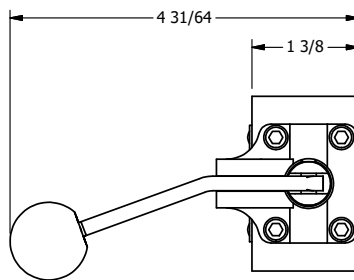

4

3

2

1

AAA
PRODUCTS
INTERNATIONAL

**AAA PRODUCTS
INTERNATIONAL**
7114 Harry Hines Blvd
Dallas, TX 75235

TITLE: 1/4" SIDE PORT, LEVER, 3 POS,
DETENT, LEVER SHFT, CLSD CTR SPL,
BNT LVR LFT, HVY DUTY, RED KNOB

DRAWING NO.:
DIM_HD2BLHJ

THE INFORMATION CONTAINED WITHIN THIS DOCUMENT IS PROPRIETARY TO AAA PRODUCTS AND MAY NOT BE DISCLOSED WITHOUT PRIOR WRITTEN CONSENT

4

3

2

1

B

B