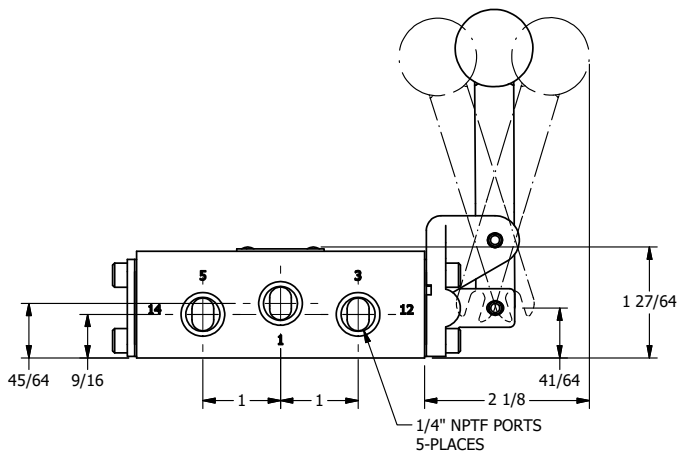

4

3

2

1

AAA
PRODUCTS
INTERNATIONAL

**AAA PRODUCTS
INTERNATIONAL**
7114 Harry Hines Blvd
Dallas, TX 75235

TITLE: 1/4" SIDE PORT, LEVER, 3 POS,
DETENT, LEVER SHFT, CLSD CTR SPL,
BNT LVR LFT, HVY DUTY, RED KNOB

DRAWING NO.:
DIM_HD2BLHJ

THE INFORMATION CONTAINED WITHIN THIS DOCUMENT IS PROPRIETARY TO AAA PRODUCTS AND MAY NOT BE DISCLOSED WITHOUT PRIOR WRITTEN CONSENT

4

3

2

1

B

B