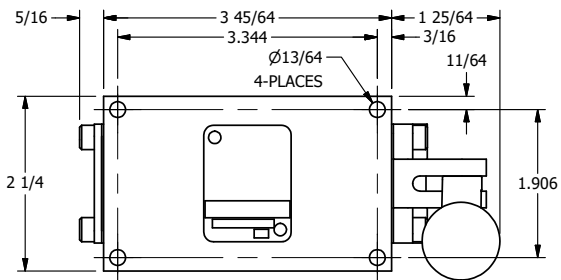

4

3

2

1

AAA
PRODUCTS
INTERNATIONAL

**AAA PRODUCTS
INTERNATIONAL**
7114 Harry Hines Blvd
Dallas, TX 75235

TITLE: 1/4" SIDE PORT, LEVER, 3 POS,
DETENT, LEVER SHFT, CLSD CTR SPL,
BNT LVR LFT, HVY DUTY, RED KNOB

DRAWING NO.:
DIM_HD2BLHJ

THE INFORMATION CONTAINED WITHIN THIS DOCUMENT IS PROPRIETARY TO AAA PRODUCTS AND MAY NOT BE DISCLOSED WITHOUT PRIOR WRITTEN CONSENT

4

3

2

1

B

B