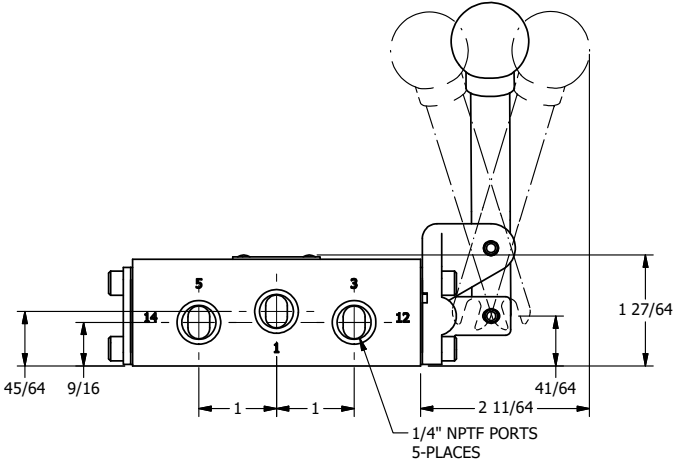

4

3

2

1

AAA
PRODUCTS
INTERNATIONAL

AAA PRODUCTS INTERNATIONAL
7114 Harry Hines Blvd
Dallas, TX 75235

TITLE: 1/4" SIDE PORT, LEVER, 3 POS,
DETENT, LEVER SHFT, CLSD CTR SPL,
BNT LVR LFT, HVY DUTY

DRAWING NO.:
DIM_HD2BLH