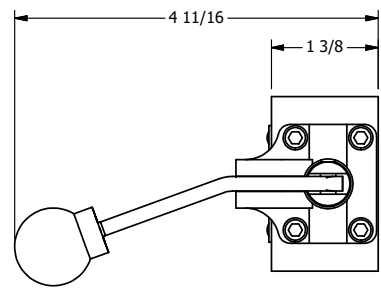

4

3

2

1

AAA
PRODUCTS
INTERNATIONAL

AAA PRODUCTS INTERNATIONAL
7114 Harry Hines Blvd
Dallas, TX 75235

TITLE: 1/4" SIDE PORT, LEVER, 3 POS,
DETENT, LEVER SHFT, CLSD CTR SPL,
BNT LVR LFT, HVY DUTY

DRAWING NO.:
DIM_HD2BLH