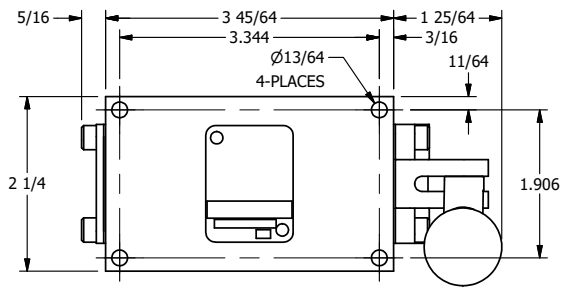

4

3

2

1

AAA
PRODUCTS
INTERNATIONAL

AAA PRODUCTS INTERNATIONAL
7114 Harry Hines Blvd
Dallas, TX 75235

TITLE: 1/4" SIDE PORT, LEVER, 3 POS,
DETENT, LEVER SHFT, CLSD CTR SPL,
BNT LVR LFT, HVY DUTY

DRAWING NO.:
DIM_HD2BLH