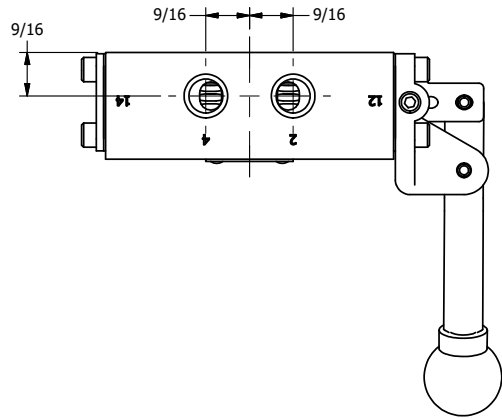

4

3

2

1

AAA
PRODUCTS
INTERNATIONAL

AAA PRODUCTS INTERNATIONAL
7114 Harry Hines Blvd
Dallas, TX 75235

TITLE: 1/4" SIDE PORT, LEVER, 3 POS,
DETENT, LEVER SHFT, CLSD CTR SPL,
BNT LVR LFT, HVY DUTY

DRAWING NO.:
DIM_HD2BLH