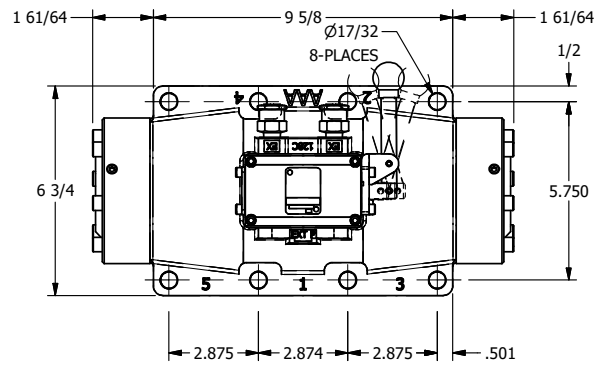

4

3

2

1

B

B

A

A

4

3

2

A

A

AAA
PRODUCTS
INTERNATIONAL

**AAA PRODUCTS
INTERNATIONAL**
7114 Harry Hines Blvd
Dallas, TX 75235

TITLE: 2" SUBPLATE, LEVER, 3 POS,
SPR CTR, LEVER SHFT, CLSD CTR SPL,
90D LEVER, EXTERNAL PILOT

DRAWING NO.:
DIM_HD16PRZ

THE INFORMATION CONTAINED WITHIN THIS DOCUMENT IS PROPRIETARY TO AAA PRODUCTS AND MAY NOT BE DISCLOSED WITHOUT PRIOR WRITTEN CONSENT