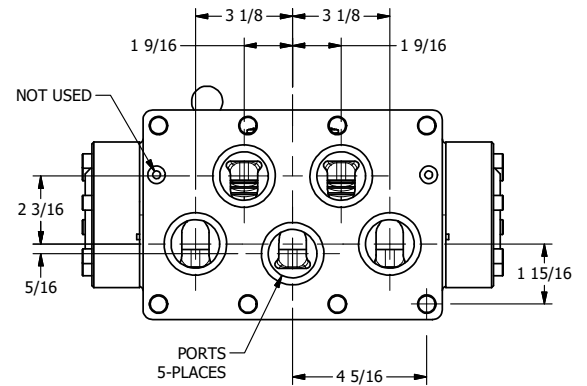

4

3

2

1

B

B

A

A

4

3

2

A

A

AAA
PRODUCTS
INTERNATIONAL

**AAA PRODUCTS
INTERNATIONAL**
7114 Harry Hines Blvd
Dallas, TX 75235

TITLE: 2" SUBPLATE, LEVER, 3 POS,
SPR CTR, LEVER SHFT, CLSD CTR SPL,
90D LEVER, EXTERNAL PILOT

DRAWING NO.:
DIM_HD16PRZ

THE INFORMATION CONTAINED WITHIN THIS DOCUMENT IS PROPRIETARY TO AAA PRODUCTS AND MAY NOT BE DISCLOSED WITHOUT PRIOR WRITTEN CONSENT