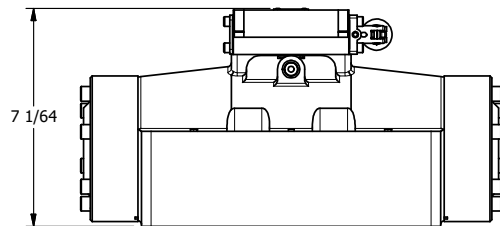

4

3

2

1

B

B

A

A

4

3

2

A

A

AAA
PRODUCTS
INTERNATIONAL

**AAA PRODUCTS
INTERNATIONAL**
7114 Harry Hines Blvd
Dallas, TX 75235

TITLE: 2" SUBPLATE, LEVER, 3 POS,
SPR CTR, LEVER SHFT, CLSD CTR SPL,
90D LEVER, EXTERNAL PILOT