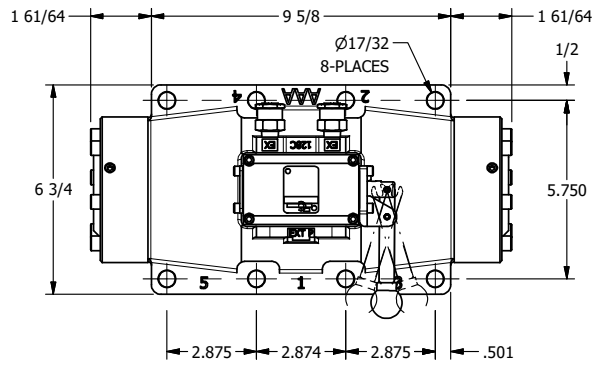

4

3

2

1

B

B

A

A

4

3

2

A

A

TITLE: 2" SUBPLATE, LEVER, 3 POS,
DETENT, LEVER SHFT, CLSD CTR SPL,
270D LEVER, EXTERNAL PILOT

DRAWING NO.:
DIM_HD16PRTZ

THE INFORMATION CONTAINED WITHIN THIS DOCUMENT IS PROPRIETARY TO AAA PRODUCTS AND MAY NOT BE DISCLOSED WITHOUT PRIOR WRITTEN CONSENT