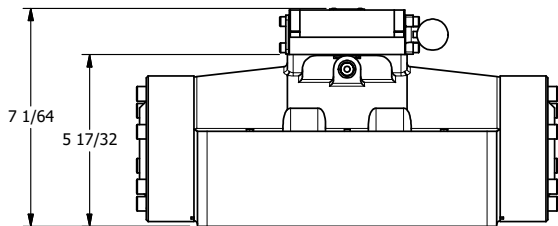

4

3

2

A

A

TITLE: 2" SUBPLATE, LEVER, 3 POS,
DETENT, LEVER SHFT, CLSD CTR SPL,
270D LEVER, EXTERNAL PILOT

DRAWING NO.:
DIM_HD16PRTZ

THE INFORMATION CONTAINED WITHIN THIS DOCUMENT IS PROPRIETARY TO AAA PRODUCTS AND MAY NOT BE DISCLOSED WITHOUT PRIOR WRITTEN CONSENT