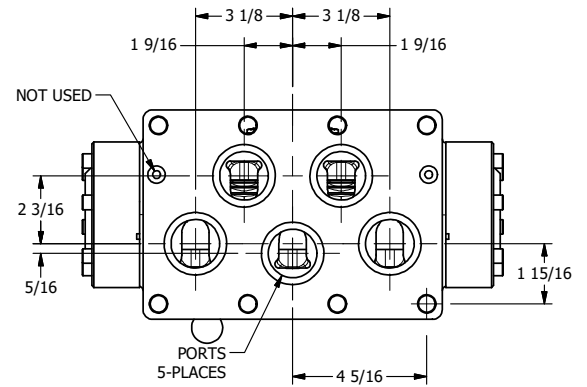

4

3

2

1

B

B

A

A

4

3

2

A

A

TITLE: 2" SUBPLATE, LEVER, 3 POS,
DETENT, LEVER SHFT, CLSD CTR SPL,
270D LEVER, EXTERNAL PILOT

DRAWING NO.:
DIM_HD16PRTZ

THE INFORMATION CONTAINED WITHIN THIS DOCUMENT IS PROPRIETARY TO AAA PRODUCTS AND MAY NOT BE DISCLOSED WITHOUT PRIOR WRITTEN CONSENT