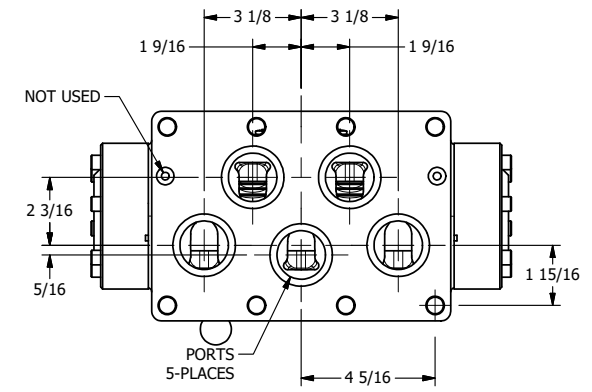

4

3

2

1

B

B

A

A

4

3

2

1

A

A

AAA PRODUCTS INTERNATIONAL
 7114 Harry Hines Blvd
 Dallas, TX 75235

TITLE: 2" SUBPLATE, LEVER, 3 POS,
 DETENT, LEVER SHFT, CLSD CTR SPL,
 270D LEVER