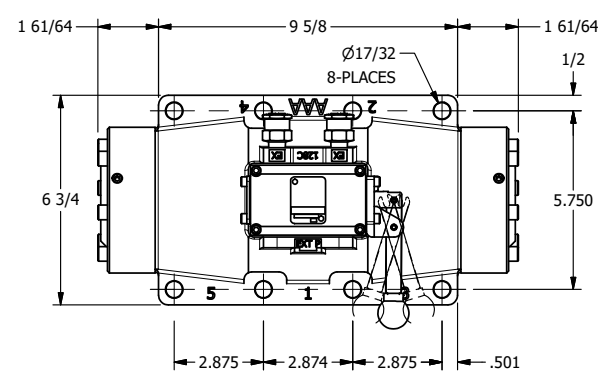

4

3

2

1

B

B

A

A

4

3

2

1

A

A

AAA PRODUCTS INTERNATIONAL
 7114 Harry Hines Blvd
 Dallas, TX 75235

TITLE: 2" SUBPLATE, LEVER, 3 POS,
 DETENT, LEVER SHFT, CLSD CTR SPL,
 270D LEVER

DRAWING NO.:
 DIM_HD16PRT

THE INFORMATION CONTAINED WITHIN THIS DOCUMENT IS PROPRIETARY TO AAA PRODUCTS AND MAY NOT BE DISCLOSED WITHOUT PRIOR WRITTEN CONSENT