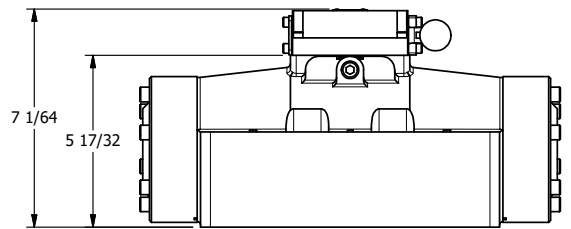

4

3

2

1

A

A

AAA PRODUCTS INTERNATIONAL
 7114 Harry Hines Blvd
 Dallas, TX 75235

TITLE: 2" SUBPLATE, LEVER, 3 POS,
 DETENT, LEVER SHFT, CLSD CTR SPL,
 270D LEVER