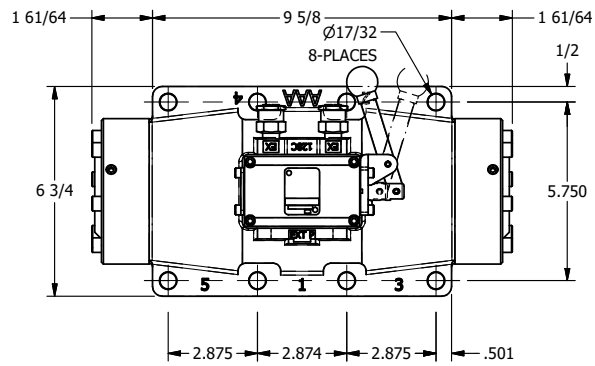

4

3

2

1

B

B

A

A

AAA
PRODUCTS
INTERNATIONAL

AAA PRODUCTS INTERNATIONAL
7114 Harry Hines Blvd
Dallas, TX 75235

TITLE: 2" SUBPLATE, LEVER, 3 POS,
DETENT, LVR RTRN, 90D LVR,
EXTERNAL PILOT

DRAWING NO.:
DIM_HD16PQRZ

4

3

2

1