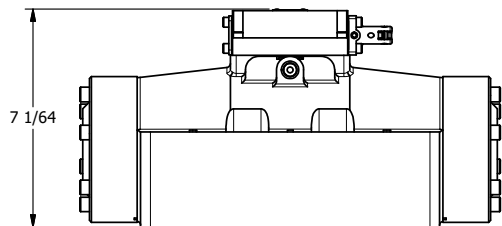

4

3

2

1

B

B

A

A

AAA
PRODUCTS
INTERNATIONAL

AAA PRODUCTS INTERNATIONAL
7114 Harry Hines Blvd
Dallas, TX 75235

TITLE: 2" SUBPLATE, LEVER, 3 POS,
DETENT, LVR RTRN, 90D LVR,
EXTERNAL PILOT

DRAWING NO.:
DIM_HD16PQRZ

4

3

2

1