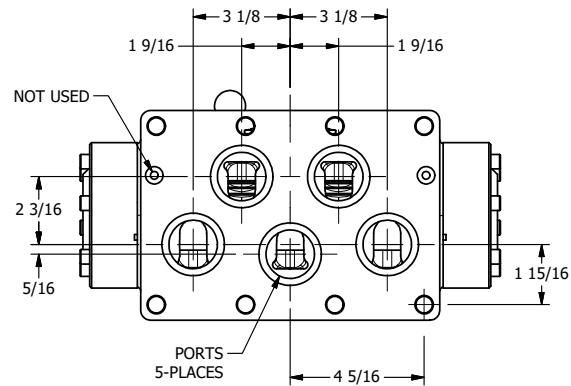

4

3

2

1

B

B

A

A

AAA
PRODUCTS
INTERNATIONAL

AAA PRODUCTS INTERNATIONAL
7114 Harry Hines Blvd
Dallas, TX 75235

TITLE: 2" SUBPLATE, LEVER, 3 POS,
DETENT, LVR RTRN, 90D LVR,
EXTERNAL PILOT

DRAWING NO.:
DIM_HD16PQRZ

4

3

2

1