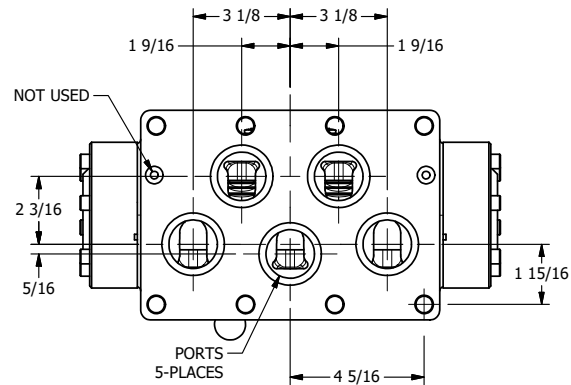

4

3

2

1

B

B

A

A

4

3

2

1

A

A

TITLE: 2" SUBPLATE, LEVER, 2 POS,
DETENT, LVR RTRN, 270D LVR,
EXTERNAL PILOT

DRAWING NO.:
DIM_HD16PQRTZ