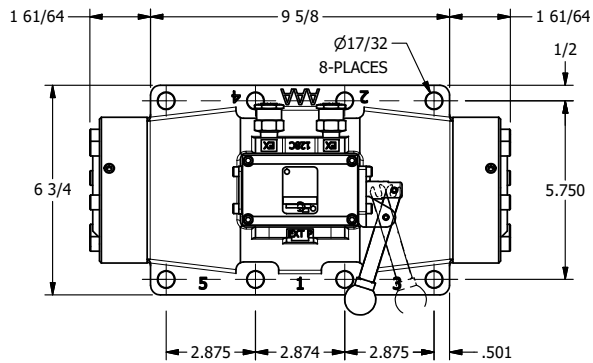

4

3

2

1

B

B

A

A

4

3

2

1

A

A

TITLE: 2" SUBPLATE, LEVER, 2 POS,
DETENT, LVR RTRN, 270D LVR,
EXTERNAL PILOT

DRAWING NO.:
DIM_HD16PQRTZ