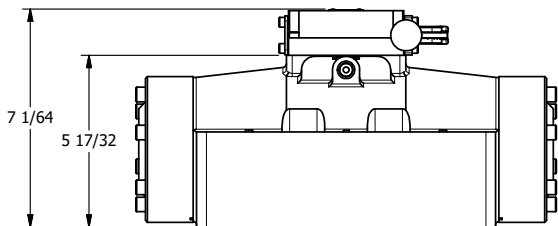

4

3

2

1

B

B

A

A

4

3

2

1

A

A

TITLE: 2" SUBPLATE, LEVER, 2 POS,
DETENT, LVR RTRN, 270D LVR,
EXTERNAL PILOT

DRAWING NO.:
DIM_HD16PQRTZ