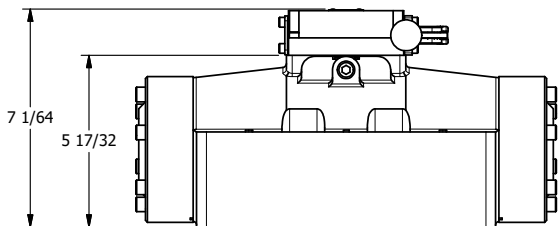

4

3

2

1

B

B

A

A

AAA
PRODUCTS
INTERNATIONAL

**AAA PRODUCTS
INTERNATIONAL**
7114 Harry Hines Blvd
Dallas, TX 75235

TITLE: 2" SUBPLATE, LEVER, 2 POS,
DETENT, LVR RTRN, 270D LVR

DRAWING NO.:
DIM_HD16PQRT

4

3

2

1