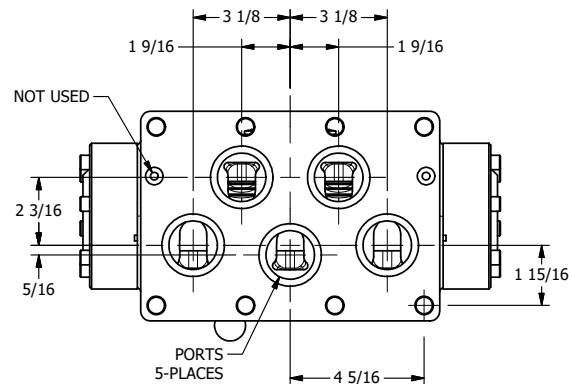

4

3

2

1

B

B

A

A

AAA
PRODUCTS
INTERNATIONAL

**AAA PRODUCTS
INTERNATIONAL**
7114 Harry Hines Blvd
Dallas, TX 75235

TITLE: 2" SUBPLATE, LEVER, 2 POS,
DETENT, LVR RTRN, 270D LVR

DRAWING NO.:
DIM_HD16PQRT

4

3

2

1