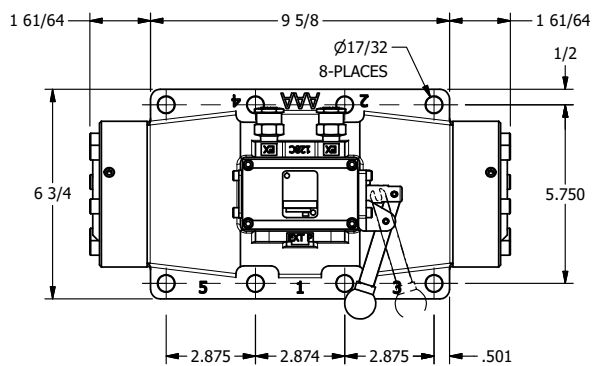

4

3

2

1

B

B

A

A

AAA
PRODUCTS
INTERNATIONAL

**AAA PRODUCTS
INTERNATIONAL**
7114 Harry Hines Blvd
Dallas, TX 75235

TITLE: 2" SUBPLATE, LEVER, 2 POS,
DETENT, LVR RTRN, 270D LVR

DRAWING NO.:
DIM_HD16PQRT

4

3

2

1