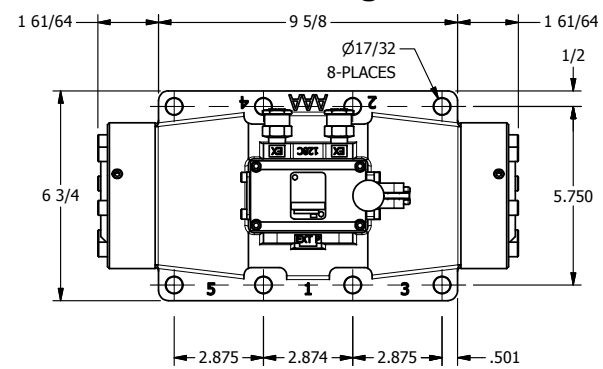

4

3

2

1

B

B

A

A

AAA
PRODUCTS
INTERNATIONAL

**AAA PRODUCTS
INTERNATIONAL**
7114 Harry Hines Blvd
Dallas, TX 75235

TITLE: 2" SUBPLATE, LEVER, 2 POS,
DETENT, LEVER RTRN

PART NO.: DIM_HD16PQ

4

3

2

1