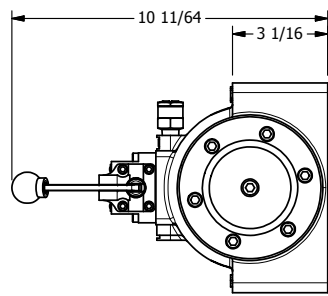

4

3

2

1

B

B

A

A

AAA
PRODUCTS
INTERNATIONAL

**AAA PRODUCTS
INTERNATIONAL**
7114 Harry Hines Blvd
Dallas, TX 75235

TITLE: 2" SUBPLATE, LEVER, 2 POS,
DETENT, LEVER RTRN

PART NO.: DIM_HD16PQ

4

3

2

1