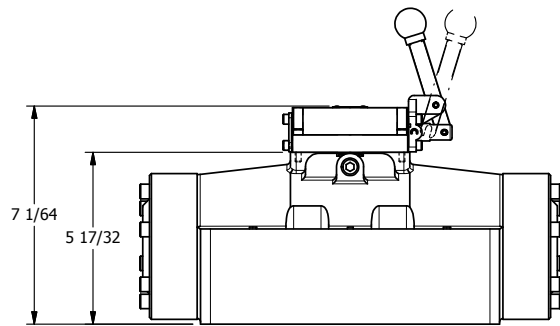

4

3

2

1

B

B

A

A

AAA
PRODUCTS
INTERNATIONAL

**AAA PRODUCTS
INTERNATIONAL**
7114 Harry Hines Blvd
Dallas, TX 75235

TITLE: 2" SUBPLATE, LEVER, 2 POS,
DETENT, LEVER RTRN

PART NO.: DIM_HD16PQ

4

3

2

1