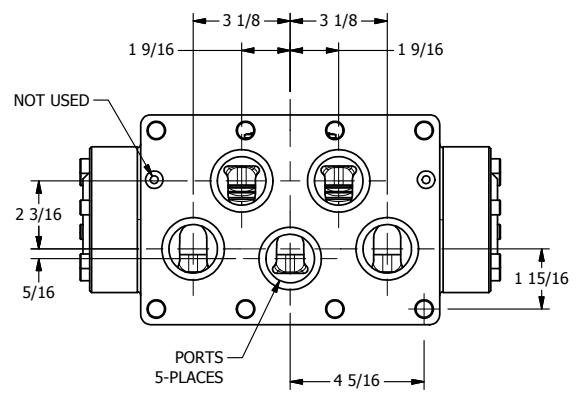

4

3

2

1

B

B

A

A

AAA
PRODUCTS
INTERNATIONAL

**AAA PRODUCTS
INTERNATIONAL**
7114 Harry Hines Blvd
Dallas, TX 75235

TITLE: 2" SUBPLATE, LEVER, 2 POS,
DETENT, LEVER RTRN

PART NO.: DIM_HD16PQ

4

3

2

1