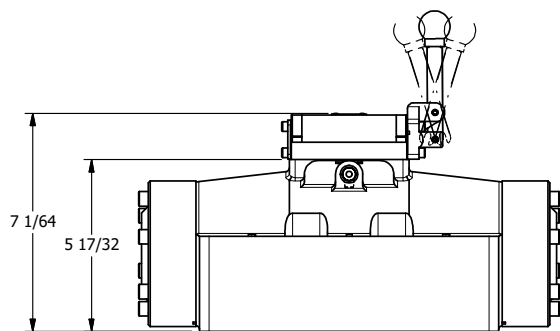

4

3

2

1

B

B

A

A

4

3

2

A

A

TITLE: 2" SUBPLATE, LEVER, 3 POS,
DETENT, LEVER SHFT, FLOAT CTR SPL,
EXTERNAL PILOT

DRAWING NO.: DIM_HD16PGZ

THE INFORMATION CONTAINED WITHIN THIS DOCUMENT IS PROPRIETARY TO AAA PRODUCTS AND MAY NOT BE DISCLOSED WITHOUT PRIOR WRITTEN CONSENT