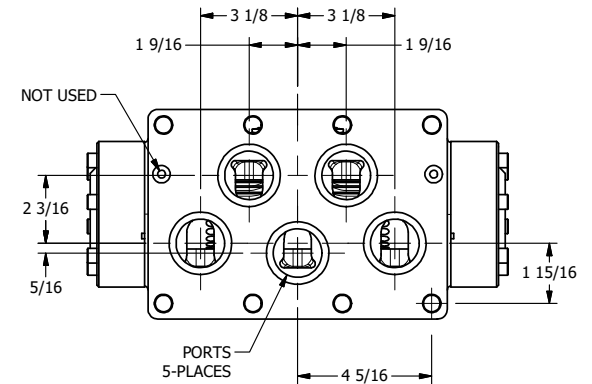

4

3

2

1

B

B

A

A

4

3

2

A

A

TITLE: 2" SUBPLATE, LEVER, 3 POS,
DETENT, LEVER SHFT, FLOAT CTR SPL,
EXTERNAL PILOT

DRAWING NO.: DIM_HD16PGZ

THE INFORMATION CONTAINED WITHIN THIS DOCUMENT IS PROPRIETARY TO AAA PRODUCTS AND MAY NOT BE DISCLOSED WITHOUT PRIOR WRITTEN CONSENT