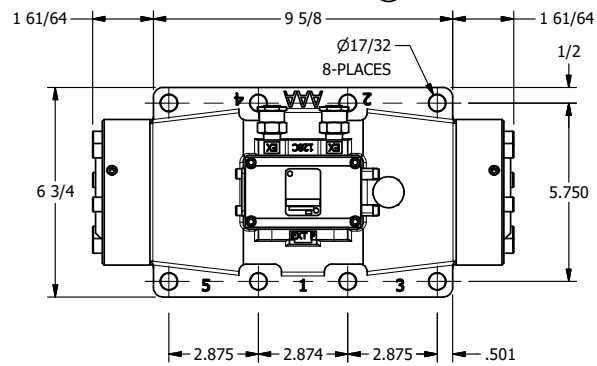

4

3

2

1

B

B

A

A

4

3

2

A

A

TITLE: 2" SUBPLATE, LEVER, 3 POS,
DETENT, LEVER SHFT, FLOAT CTR SPL,
EXTERNAL PILOT

DRAWING NO.: DIM_HD16PGZ

THE INFORMATION CONTAINED WITHIN THIS DOCUMENT IS PROPRIETARY TO AAA PRODUCTS AND MAY NOT BE DISCLOSED WITHOUT PRIOR WRITTEN CONSENT