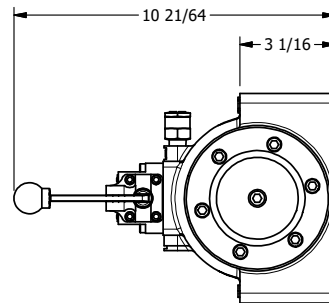

4

3

2

1

B

B

A

A

4

3

2

A

A

TITLE: 2" SUBPLATE, LEVER, 3 POS,
DETENT, LEVER SHFT, FLOAT CTR SPL,
EXTERNAL PILOT

DRAWING NO.: DIM_HD16PGZ

THE INFORMATION CONTAINED WITHIN THIS DOCUMENT IS PROPRIETARY TO AAA PRODUCTS AND MAY NOT BE DISCLOSED WITHOUT PRIOR WRITTEN CONSENT