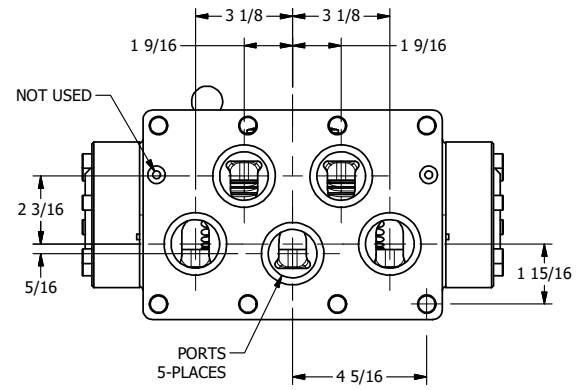

4

3

2

1

B

B

A

A

4

3

2

B

B

AAA PRODUCTS INTERNATIONAL
7114 Harry Hines Blvd
Dallas, TX 75235

TITLE: 2" SUBPLATE, LEVER, 3 POS,
SPR CTR, LEVER SHFT, FLOAT CTR SPL,
90D LEVER, EXTERNAL PILOT

DRAWING NO.: DIM_HD16PGRZ

THE INFORMATION CONTAINED WITHIN THIS DOCUMENT IS PROPRIETARY TO AAA PRODUCTS AND MAY NOT BE DISCLOSED WITHOUT PRIOR WRITTEN CONSENT