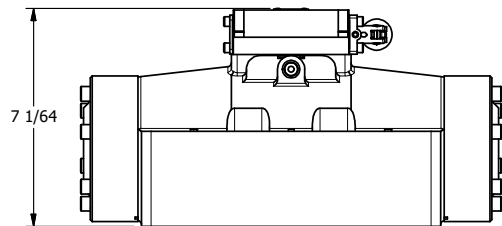

4

3

2

1

B

B

A

A

4

3

2

B

B

**AAA PRODUCTS INTERNATIONAL**  
 7114 Harry Hines Blvd  
 Dallas, TX 75235

TITLE: 2" SUBPLATE, LEVER, 3 POS,  
 SPR CTR, LEVER SHFT, FLOAT CTR SPL,  
 90D LEVER, EXTERNAL PILOT

DRAWING NO.: DIM\_HD16PGRZ