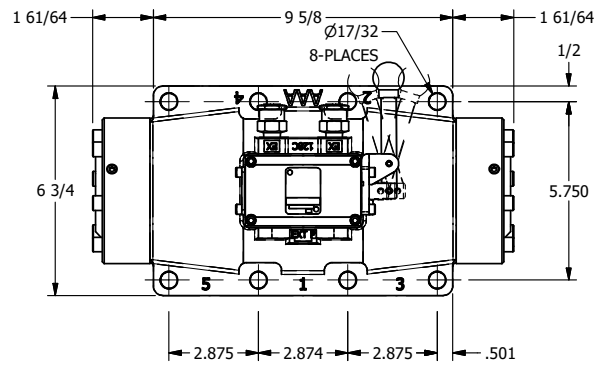

4

3

2

1

B

B

A

A

4

3

2

B

B

**AAA PRODUCTS INTERNATIONAL**  
 7114 Harry Hines Blvd  
 Dallas, TX 75235

TITLE: 2" SUBPLATE, LEVER, 3 POS,  
 SPR CTR, LEVER SHFT, FLOAT CTR SPL,  
 90D LEVER, EXTERNAL PILOT

DRAWING NO.: DIM\_HD16PGRZ