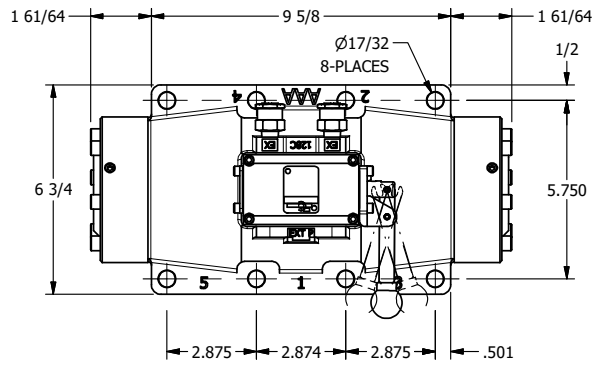

4

3

2

1

B

B

A

A

**AAA**  
PRODUCTS  
INTERNATIONAL

**AAA PRODUCTS  
INTERNATIONAL**  
7114 Harry Hines Blvd  
Dallas, TX 75235

TITLE: 2" SUBPLATE, LEVER, 3 POS,  
DETENT, LEVER SHFT, FLOAT CTR SPL,  
270D LEVER, EXTERNAL PILOT