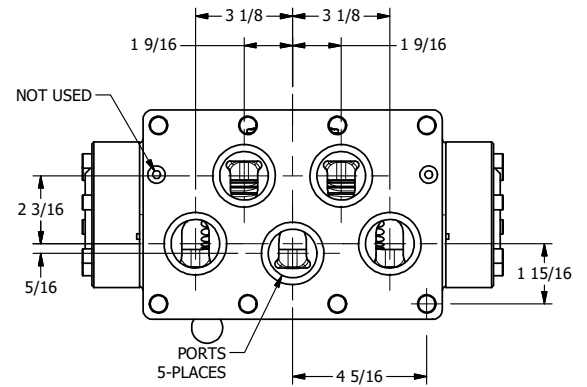

4

3

2

1

B

B

A

A

**AAA**  
PRODUCTS  
INTERNATIONAL

**AAA PRODUCTS  
INTERNATIONAL**  
7114 Harry Hines Blvd  
Dallas, TX 75235

TITLE: 2" SUBPLATE, LEVER, 3 POS,  
DETENT, LEVER SHFT, FLOAT CTR SPL,  
270D LEVER, EXTERNAL PILOT