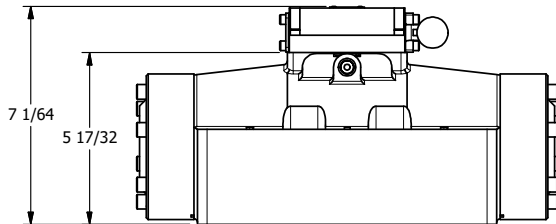

**AAA**  
PRODUCTS  
INTERNATIONAL

**AAA PRODUCTS  
INTERNATIONAL**  
7114 Harry Hines Blvd  
Dallas, TX 75235

TITLE: 2" SUBPLATE, LEVER, 3 POS,  
DETENT, LEVER SHFT, FLOAT CTR SPL,  
270D LEVER, EXTERNAL PILOT