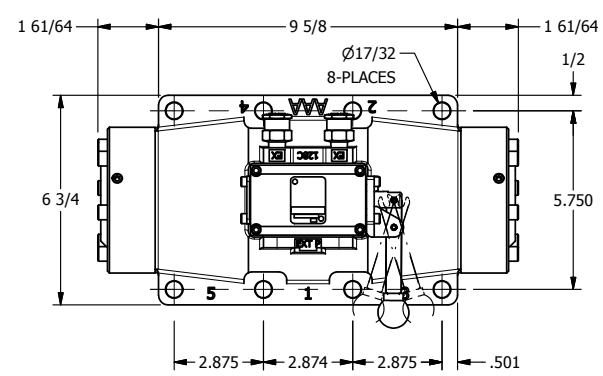

4

3

2

1

B

B

A

A

TITLE: 2" SUBPLATE, LEVER, 3 POS,  
DETENT, LEVER SHFT, FLOAT CTR SPL,  
270D LEVER

DRAWING NO.:  
DIM\_HD16PGRT

THE INFORMATION CONTAINED WITHIN THIS DOCUMENT IS PROPRIETARY TO AAA PRODUCTS AND MAY NOT BE DISCLOSED WITHOUT PRIOR WRITTEN CONSENT