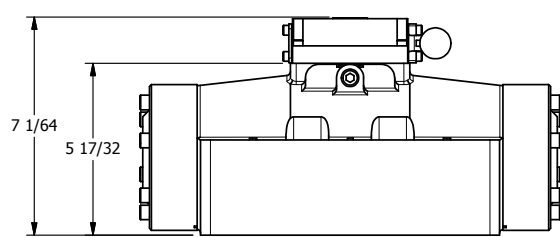

4

3

2

1

A

A

AAA
PRODUCTS
INTERNATIONAL

**AAA PRODUCTS
INTERNATIONAL**
7114 Harry Hines Blvd
Dallas, TX 75235

TITLE: 2" SUBPLATE, LEVER, 3 POS,
DETENT, LEVER SHFT, FLOAT CTR SPL,
270D LEVER

DRAWING NO.:
DIM_HD16PGRT

THE INFORMATION CONTAINED WITHIN THIS DOCUMENT IS PROPRIETARY TO AAA PRODUCTS AND MAY NOT BE DISCLOSED WITHOUT PRIOR WRITTEN CONSENT