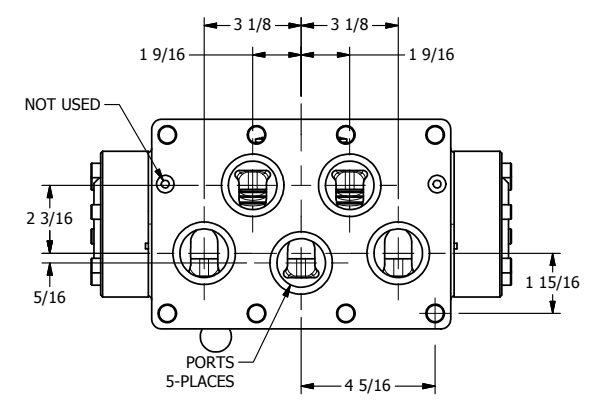

4

3

2

1

B

B

A

A

4

3

2

1

A

A

AAA
PRODUCTS
INTERNATIONAL

**AAA PRODUCTS
INTERNATIONAL**
7114 Harry Hines Blvd
Dallas, TX 75235

TITLE: 2" SUBPLATE, LEVER, 3 POS,
DETENT, LEVER SHFT, FLOAT CTR SPL,
270D LEVER

DRAWING NO.:
DIM_HD16PGRT

THE INFORMATION CONTAINED WITHIN THIS DOCUMENT IS PROPRIETARY TO AAA PRODUCTS AND MAY NOT BE DISCLOSED WITHOUT PRIOR WRITTEN CONSENT