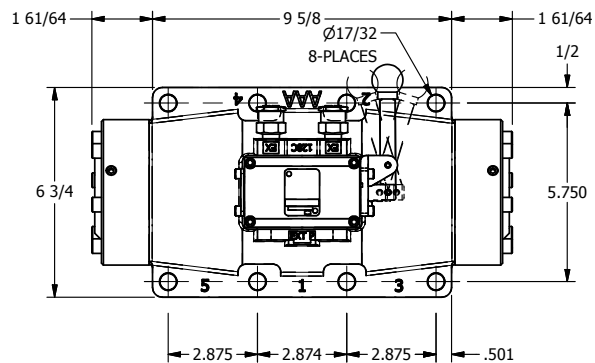

4

3

2

1

B

B

A

A

4

3

2

1

A

A

TITLE: 2" SUBPLATE, LEVER, 3 POS,
SPR CTR, LEVER SHFT, FLOAT CTR SPL,
90D LEVER

DRAWING NO.:
DIM_HD16PGR