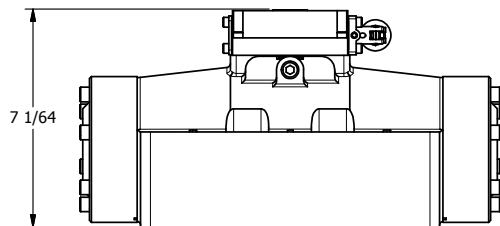

4

3

2

1

B

B

A

A

4

3

2

1

A

A

TITLE: 2" SUBPLATE, LEVER, 3 POS,
SPR CTR, LEVER SHFT, FLOAT CTR SPL,
90D LEVER

DRAWING NO.:
DIM_HD16PGR