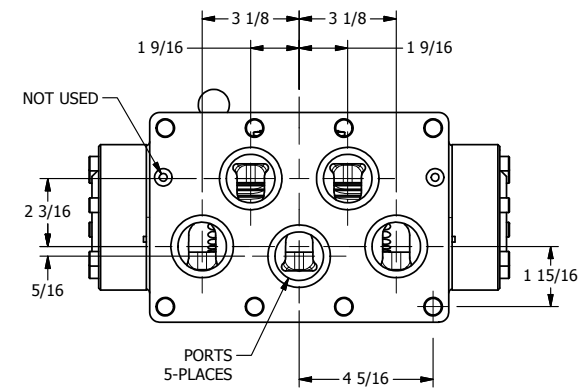

4

3

2

1

B

B

A

A

4

3

2

1

A

A

TITLE: 2" SUBPLATE, LEVER, 3 POS,
SPR CTR, LEVER SHFT, FLOAT CTR SPL,
90D LEVER

DRAWING NO.:
DIM_HD16PGR

THE INFORMATION CONTAINED WITHIN THIS DOCUMENT IS PROPRIETARY TO AAA PRODUCTS AND MAY NOT BE DISCLOSED WITHOUT PRIOR WRITTEN CONSENT