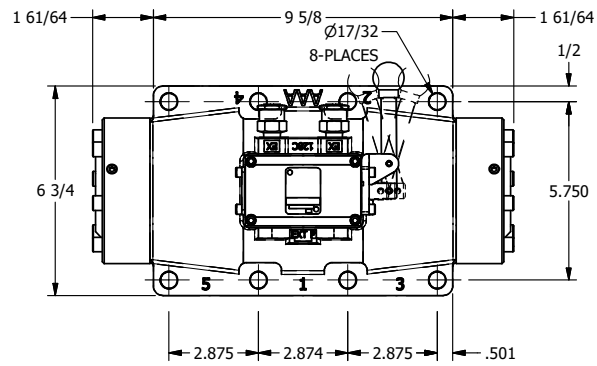

4

3

2

1

B

B

A

A

4

3

2

A

A

AAA
PRODUCTS
INTERNATIONAL

**AAA PRODUCTS
INTERNATIONAL**
7114 Harry Hines Blvd
Dallas, TX 75235

TITLE: 2" SUBPLATE, LEVER, 3 POS,
SPR CTR, LEVER SHFT, REGEN CTR SPL,
90D LEVER, EXTERNAL PILOT

DRAWING NO.:
DIM_HD16PDRZ

THE INFORMATION CONTAINED WITHIN THIS DOCUMENT IS PROPRIETARY TO AAA PRODUCTS AND MAY NOT BE DISCLOSED WITHOUT PRIOR WRITTEN CONSENT