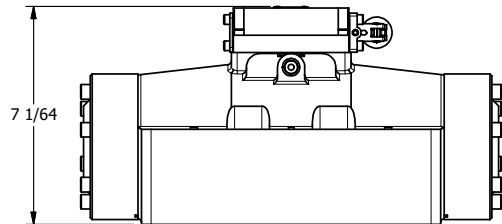

4

3

2

1

B

B

A

A

4

3

2

A

A

AAA
PRODUCTS
INTERNATIONAL

**AAA PRODUCTS
INTERNATIONAL**
7114 Harry Hines Blvd
Dallas, TX 75235

TITLE: 2" SUBPLATE, LEVER, 3 POS,
SPR CTR, LEVER SHFT, REGEN CTR SPL,
90D LEVER, EXTERNAL PILOT