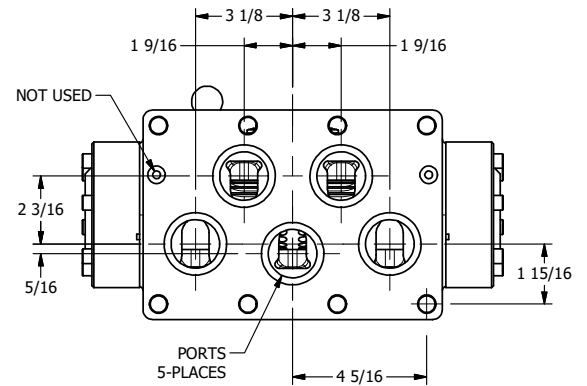

4

3

2

1

B

B

A

A

4

3

2

A

A

AAA
PRODUCTS
INTERNATIONAL

**AAA PRODUCTS
INTERNATIONAL**
7114 Harry Hines Blvd
Dallas, TX 75235

TITLE: 2" SUBPLATE, LEVER, 3 POS,
SPR CTR, LEVER SHFT, REGEN CTR SPL,
90D LEVER, EXTERNAL PILOT

DRAWING NO.:
DIM_HD16PDRZ

THE INFORMATION CONTAINED WITHIN THIS DOCUMENT IS PROPRIETARY TO AAA PRODUCTS AND MAY NOT BE DISCLOSED WITHOUT PRIOR WRITTEN CONSENT