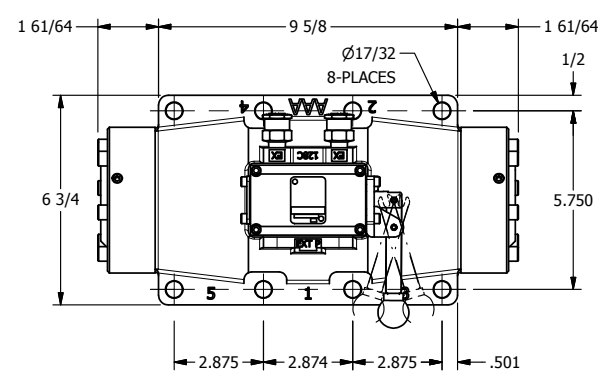

4

3

2

1

B

B

A

A

TITLE: 2" SUBPLATE, LEVER, 3 POS,
DETENT, LEVER SHFT, REGEN CTR SPL,
270D LEVER

DRAWING NO.:
DIM_HD16PDRT

THE INFORMATION CONTAINED WITHIN THIS DOCUMENT IS PROPRIETARY TO AAA PRODUCTS AND MAY NOT BE DISCLOSED WITHOUT PRIOR WRITTEN CONSENT