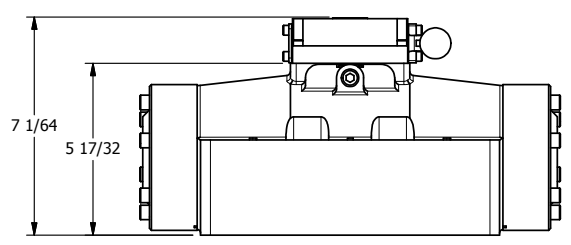

4

3

2

1

A

A

AAA
PRODUCTS
INTERNATIONAL

AAA PRODUCTS INTERNATIONAL
7114 Harry Hines Blvd
Dallas, TX 75235

TITLE: 2" SUBPLATE, LEVER, 3 POS,
DETENT, LEVER SHFT, REGEN CTR SPL,
270D LEVER

DRAWING NO.:
DIM_HD16PDRT

THE INFORMATION CONTAINED WITHIN THIS DOCUMENT IS PROPRIETARY TO AAA PRODUCTS AND MAY NOT BE DISCLOSED WITHOUT PRIOR WRITTEN CONSENT