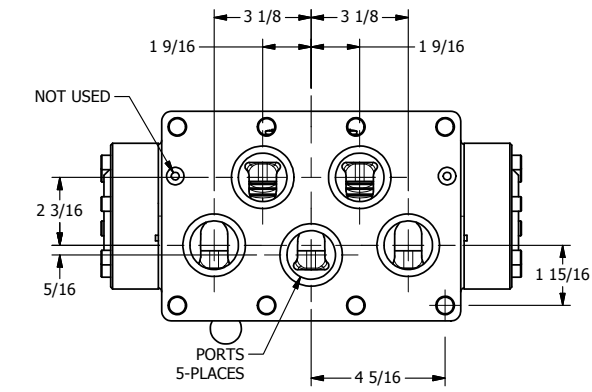

4

3

2

1

B

B

A

A

4

3

2

1

A

A

AAA
PRODUCTS
INTERNATIONAL

AAA PRODUCTS INTERNATIONAL
7114 Harry Hines Blvd
Dallas, TX 75235

TITLE: 2" SUBPLATE, LEVER, 3 POS,
DETENT, LEVER SHFT, REGEN CTR SPL,
270D LEVER

DRAWING NO.:
DIM_HD16PDRT

THE INFORMATION CONTAINED WITHIN THIS DOCUMENT IS PROPRIETARY TO AAA PRODUCTS AND MAY NOT BE DISCLOSED WITHOUT PRIOR WRITTEN CONSENT