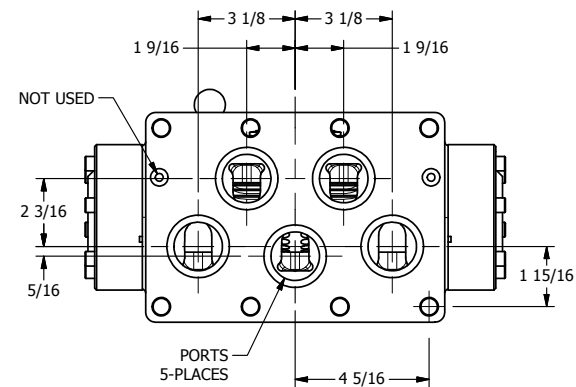

4

3

2

1

B

B

A

A

4

3

2

1

A

A

TITLE: 2" SUBPLATE, LEVER, 3 POS,
SPR CTR, LEVER SHFT, REGEN CTR SPL,
90D LEVER

DRAWING NO.:
DIM_HD16PDR

THE INFORMATION CONTAINED WITHIN THIS DOCUMENT IS PROPRIETARY TO AAA PRODUCTS AND MAY NOT BE DISCLOSED WITHOUT PRIOR WRITTEN CONSENT