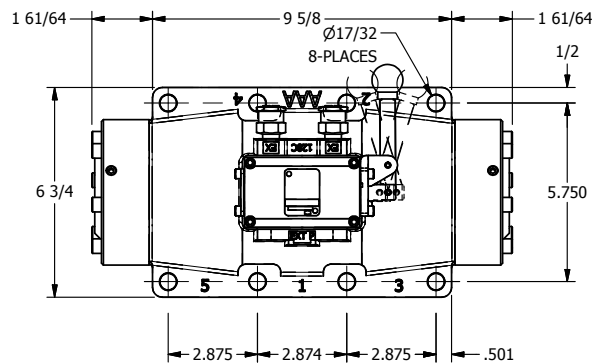

4

3

2

1

B

B

A

A

4

3

2

1

A

A

TITLE: 2" SUBPLATE, LEVER, 3 POS,  
SPR CTR, LEVER SHFT, REGEN CTR SPL,  
90D LEVER

DRAWING NO.:  
DIM\_HD16PDR