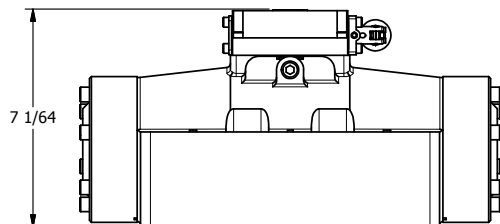

4

3

2

1

B

B

A

A

4

3

2

1

A

A

TITLE: 2" SUBPLATE, LEVER, 3 POS,  
SPR CTR, LEVER SHFT, REGEN CTR SPL,  
90D LEVER

DRAWING NO.:  
DIM\_HD16PDR