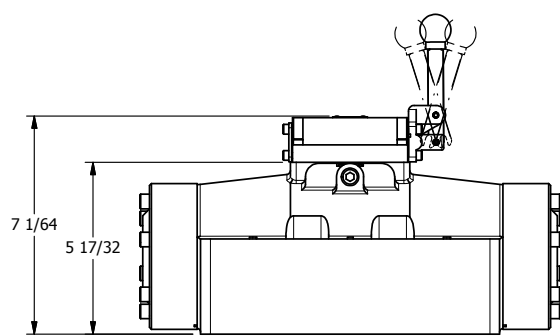

4

3

2

1

B

B

A

A

**AAA**  
PRODUCTS  
INTERNATIONAL

**AAA PRODUCTS  
INTERNATIONAL**  
7114 Harry Hines Blvd  
Dallas, TX 75235

TITLE: 2" SUBPLATE, LEVER, 3 POS,  
DETENT, LEVER SHFT, REGEN CTR SPL

PART NO.:  
**DIM\_HD16PD**