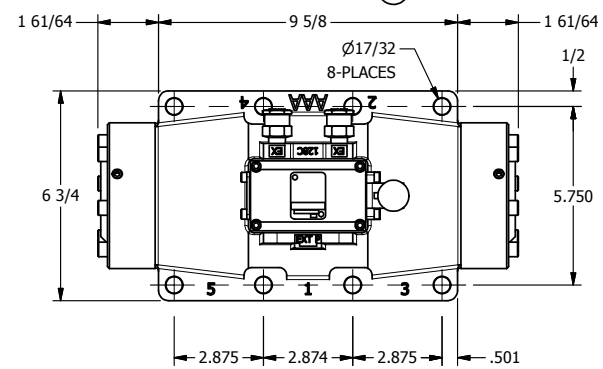

4

3

2

1

B

B

A

A

**AAA**  
PRODUCTS  
INTERNATIONAL

**AAA PRODUCTS  
INTERNATIONAL**  
7114 Harry Hines Blvd  
Dallas, TX 75235

TITLE: 2" SUBPLATE, LEVER, 3 POS,  
DETENT, LEVER SHFT, REGEN CTR SPL

PART NO.:  
**DIM\_HD16PD**