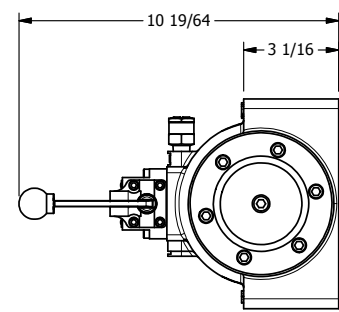

4

3

2

1

B

B

A

A

**AAA**  
PRODUCTS  
INTERNATIONAL

**AAA PRODUCTS  
INTERNATIONAL**  
7114 Harry Hines Blvd  
Dallas, TX 75235

TITLE: 2" SUBPLATE, LEVER, 3 POS,  
DETENT, LEVER SHFT, REGEN CTR SPL

PART NO.:  
**DIM\_HD16PD**