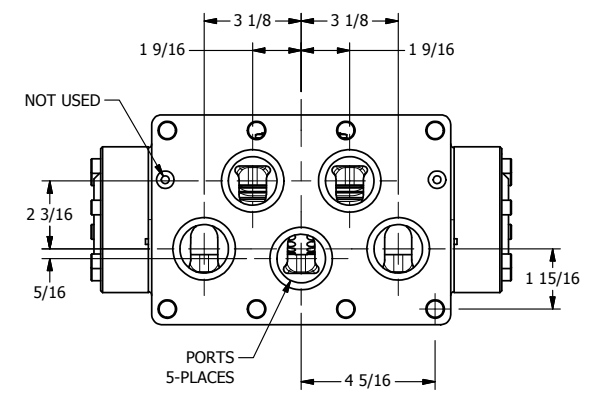

4

3

2

1

B

B

A

A

**AAA**  
PRODUCTS  
INTERNATIONAL

**AAA PRODUCTS  
INTERNATIONAL**  
7114 Harry Hines Blvd  
Dallas, TX 75235

TITLE: 2" SUBPLATE, LEVER, 3 POS,  
DETENT, LEVER SHFT, REGEN CTR SPL

PART NO.:  
**DIM\_HD16PD**