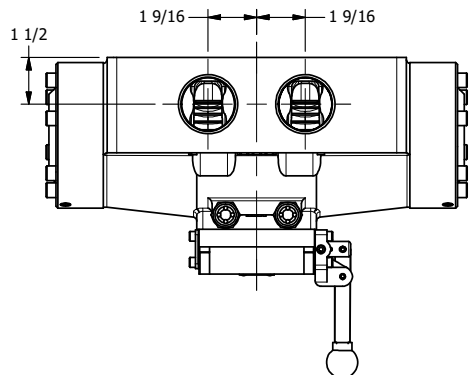

4

3

2

1

4

3

2

1

**AAA**  
PRODUCTS  
INTERNATIONAL

**AAA PRODUCTS  
INTERNATIONAL**  
7114 Harry Hines Blvd  
Dallas, TX 75235

TITLE:  
1-1/2" SIDE PORT, DIFF PILOT, 3 POS,  
DETENT, LEVER SHFT, CLSD CTR SPL,  
EXTERNAL PILOT