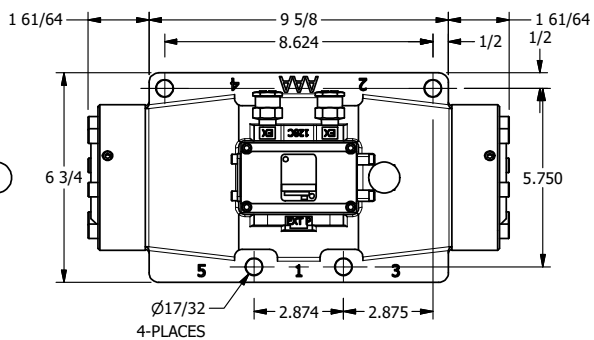

4

3

2

1

4

3

2

1

**AAA**  
PRODUCTS  
INTERNATIONAL

**AAA PRODUCTS  
INTERNATIONAL**  
7114 Harry Hines Blvd  
Dallas, TX 75235

TITLE:  
1-1/2" SIDE PORT, DIFF PILOT, 3 POS,  
DETENT, LEVER SHFT, CLSD CTR SPL,  
EXTERNAL PILOT

DRAWING NO.:  
DIM\_HD12Z

THE INFORMATION CONTAINED WITHIN THIS DOCUMENT IS PROPRIETARY TO AAA PRODUCTS AND MAY NOT BE DISCLOSED WITHOUT PRIOR WRITTEN CONSENT