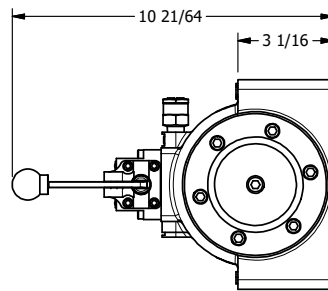

4

3

2

1

4

3

2

1

**AAA**  
PRODUCTS  
INTERNATIONAL

**AAA PRODUCTS  
INTERNATIONAL**  
7114 Harry Hines Blvd  
Dallas, TX 75235

TITLE:  
1-1/2" SIDE PORT, DIFF PILOT, 3 POS,  
DETENT, LEVER SHFT, CLSD CTR SPL,  
EXTERNAL PILOT