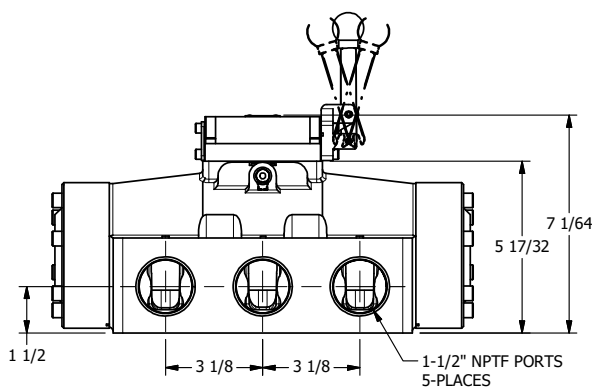

4

3

2

1

4

3

2

1

**AAA**  
PRODUCTS  
INTERNATIONAL

**AAA PRODUCTS  
INTERNATIONAL**  
7114 Harry Hines Blvd  
Dallas, TX 75235

TITLE:  
1-1/2" SIDE PORT, DIFF PILOT, 3 POS,  
DETENT, LEVER SHFT, CLSD CTR SPL,  
EXTERNAL PILOT