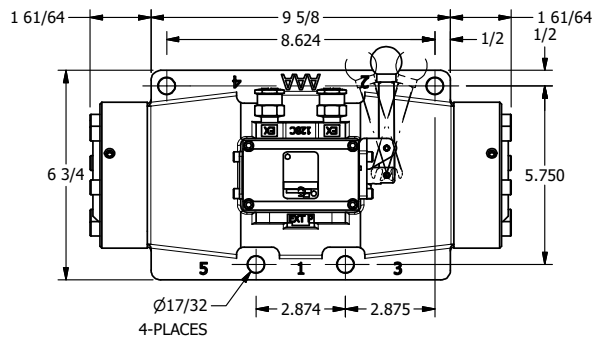

4

3

2

1

4

3

2

AAA
PRODUCTS
INTERNATIONAL

**AAA PRODUCTS
INTERNATIONAL**
7114 Harry Hines Blvd
Dallas, TX 75235

TITLE: 1-1/2" SIDE PORT, LEVER, 3 POS,
SPR CTR, LEVER SHFT, CLSD CTR SPL,
90D LEVER, EXTERNAL PILOT

DRAWING NO.:
DIM_HD12RZ

THE INFORMATION CONTAINED WITHIN THIS DOCUMENT IS PROPRIETARY TO AAA PRODUCTS AND MAY NOT BE DISCLOSED WITHOUT PRIOR WRITTEN CONSENT