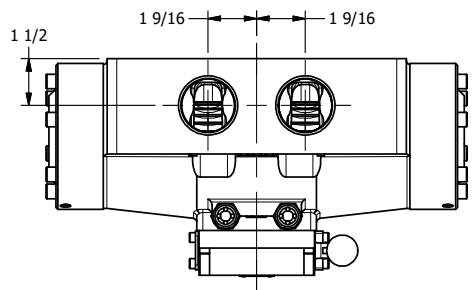

4

3

2

1

4

3

2

AAA
PRODUCTS
INTERNATIONAL

**AAA PRODUCTS
INTERNATIONAL**
7114 Harry Hines Blvd
Dallas, TX 75235

TITLE: 1-1/2" SIDE PORT, LEVER, 3 POS,
SPR CTR, LEVER SHFT, CLSD CTR SPL,
90D LEVER, EXTERNAL PILOT

DRAWING NO.:
DIM_HD12RZ

THE INFORMATION CONTAINED WITHIN THIS DOCUMENT IS PROPRIETARY TO AAA PRODUCTS AND MAY NOT BE DISCLOSED WITHOUT PRIOR WRITTEN CONSENT