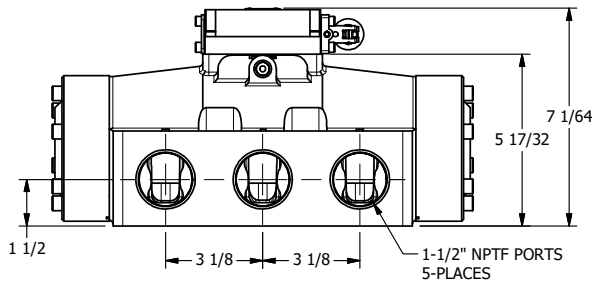

4

3

2

1

4

3

2

AAA
PRODUCTS
INTERNATIONAL

**AAA PRODUCTS
INTERNATIONAL**
7114 Harry Hines Blvd
Dallas, TX 75235

TITLE: 1-1/2" SIDE PORT, LEVER, 3 POS,
SPR CTR, LEVER SHFT, CLSD CTR SPL,
90D LEVER, EXTERNAL PILOT

DRAWING NO.:
DIM_HD12RZ

THE INFORMATION CONTAINED WITHIN THIS DOCUMENT IS PROPRIETARY TO AAA PRODUCTS AND MAY NOT BE DISCLOSED WITHOUT PRIOR WRITTEN CONSENT