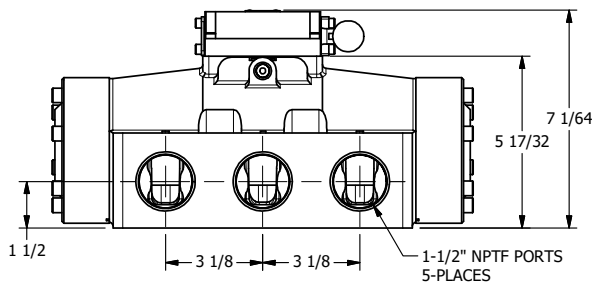

4

3

2

1

4

3

2

AAA
PRODUCTS
INTERNATIONAL

**AAA PRODUCTS
INTERNATIONAL**
7114 Harry Hines Blvd
Dallas, TX 75235

1-1/2" SIDE PORT, DIFF PILOT, 3 POS,
DETENT, LEVER SHFT, CLSD CTR SPL,
270D LEVER, EXTERNAL PILOT

DRAWING NO.:
DIM_HD12RTZ

THE INFORMATION CONTAINED WITHIN THIS DOCUMENT IS PROPRIETARY TO AAA PRODUCTS AND MAY NOT BE DISCLOSED WITHOUT PRIOR WRITTEN CONSENT