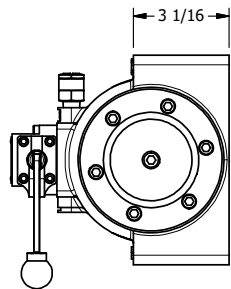

4

3

2

1

4

3

2

AAA
PRODUCTS
INTERNATIONAL

**AAA PRODUCTS
INTERNATIONAL**
7114 Harry Hines Blvd
Dallas, TX 75235

1-1/2" SIDE PORT, DIFF PILOT, 3 POS,
DETENT, LEVER SHFT, CLSD CTR SPL,
270D LEVER, EXTERNAL PILOT

DRAWING NO.:
DIM_HD12RTZ

THE INFORMATION CONTAINED WITHIN THIS DOCUMENT IS PROPRIETARY TO AAA PRODUCTS AND MAY NOT BE DISCLOSED WITHOUT PRIOR WRITTEN CONSENT