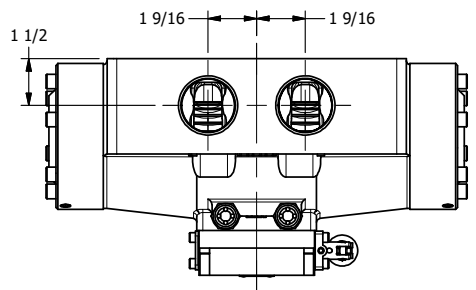

4

3

2

1

4

3

2

AAA
PRODUCTS
INTERNATIONAL

**AAA PRODUCTS
INTERNATIONAL**
7114 Harry Hines Blvd
Dallas, TX 75235

1-1/2" SIDE PORT, DIFF PILOT, 3 POS,
DETENT, LEVER SHFT, CLSD CTR SPL,
270D LEVER, EXTERNAL PILOT

DRAWING NO.:
DIM_HD12RTZ

THE INFORMATION CONTAINED WITHIN THIS DOCUMENT IS PROPRIETARY TO AAA PRODUCTS AND MAY NOT BE DISCLOSED WITHOUT PRIOR WRITTEN CONSENT