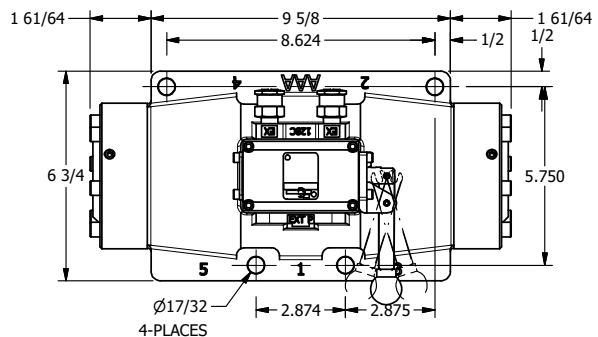

4

3

2

1

4

3

2

AAA
PRODUCTS
INTERNATIONAL

**AAA PRODUCTS
INTERNATIONAL**
7114 Harry Hines Blvd
Dallas, TX 75235

1-1/2" SIDE PORT, DIFF PILOT, 3 POS,
DETENT, LEVER SHFT, CLSD CTR SPL,
270D LEVER, EXTERNAL PILOT

DRAWING NO.:
DIM_HD12RTZ

THE INFORMATION CONTAINED WITHIN THIS DOCUMENT IS PROPRIETARY TO AAA PRODUCTS AND MAY NOT BE DISCLOSED WITHOUT PRIOR WRITTEN CONSENT