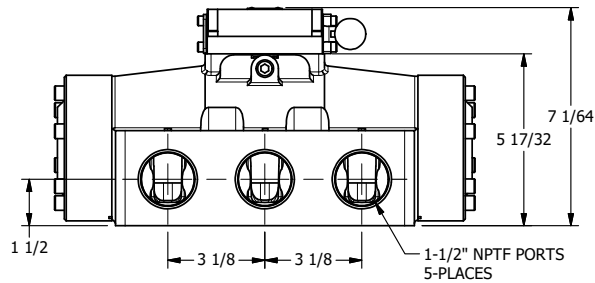

4

3

2

1

AAA
PRODUCTS
INTERNATIONAL

**AAA PRODUCTS
INTERNATIONAL**
7114 Harry Hines Blvd
Dallas, TX 75235

TITLE: 1-1/2" SIDE PORT, DIFF PILOT, 3 POS,
DETENT, LEVER SHFT, CLSD CTR SPL,
270D LEVER

DRAWING NO.:
DIM_HD12RT