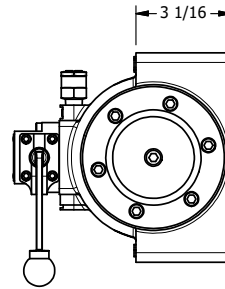

4

3

2

1

AAA
PRODUCTS
INTERNATIONAL

**AAA PRODUCTS
INTERNATIONAL**
7114 Harry Hines Blvd
Dallas, TX 75235

TITLE: 1-1/2" SIDE PORT, DIFF PILOT, 3 POS,
DETENT, LEVER SHFT, CLSD CTR SPL,
270D LEVER

DRAWING NO.:
DIM_HD12RT