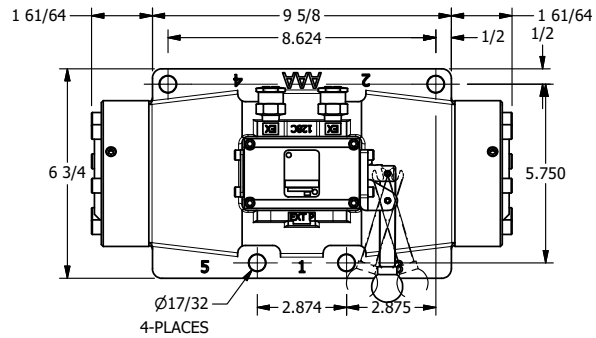

4

3

2

1

AAA
PRODUCTS
INTERNATIONAL

**AAA PRODUCTS
INTERNATIONAL**
7114 Harry Hines Blvd
Dallas, TX 75235

TITLE: 1-1/2" SIDE PORT, DIFF PILOT, 3 POS,
DETENT, LEVER SHFT, CLSD CTR SPL,
270D LEVER

DRAWING NO.:
DIM_HD12RT