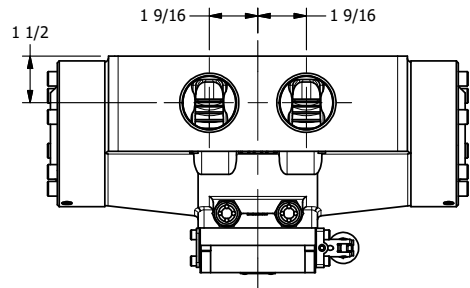

4

3

2

1

AAA
PRODUCTS
INTERNATIONAL

**AAA PRODUCTS
INTERNATIONAL**
7114 Harry Hines Blvd
Dallas, TX 75235

TITLE: 1-1/2" SIDE PORT, DIFF PILOT, 3 POS,
DETENT, LEVER SHFT, CLSD CTR SPL,
270D LEVER

DRAWING NO.:
DIM_HD12RT