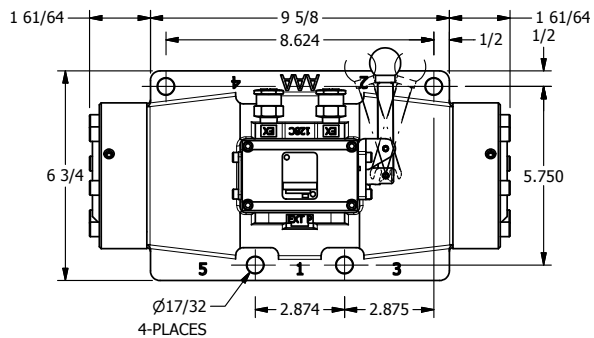

4

3

2

1

AAA
PRODUCTS
INTERNATIONAL

**AAA PRODUCTS
INTERNATIONAL**
7114 Harry Hines Blvd
Dallas, TX 75235

TITLE: 1-1/2" SIDE PORT, LEVER, 3 POS,
SPR CTR, LEVER SHFT, CLSD CTR SPL,
90D LEVER

DRAWING NO.:
DIM_HD12R