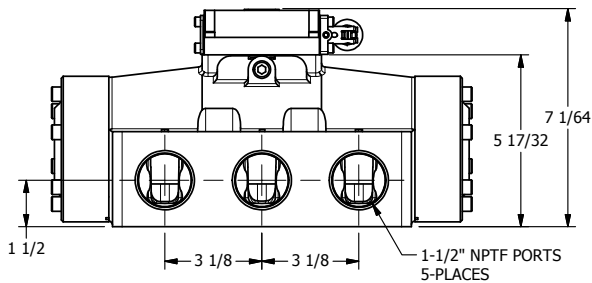

4

3

2

1

AAA
PRODUCTS
INTERNATIONAL

**AAA PRODUCTS
INTERNATIONAL**
7114 Harry Hines Blvd
Dallas, TX 75235

TITLE: 1-1/2" SIDE PORT, LEVER, 3 POS,
SPR CTR, LEVER SHFT, CLSD CTR SPL,
90D LEVER

DRAWING NO.:
DIM_HD12R