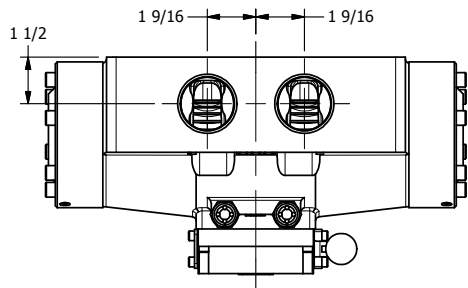

4

3

2

1

AAA
PRODUCTS
INTERNATIONAL

**AAA PRODUCTS
INTERNATIONAL**
7114 Harry Hines Blvd
Dallas, TX 75235

TITLE: 1-1/2" SIDE PORT, LEVER, 3 POS,
SPR CTR, LEVER SHFT, CLSD CTR SPL,
90D LEVER

DRAWING NO.:
DIM_HD12R