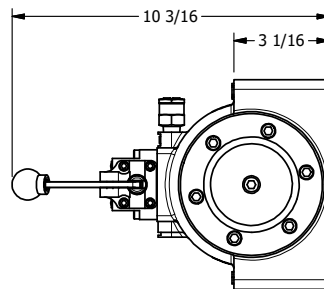

4

3

2

1

AAA
PRODUCTS
INTERNATIONAL

**AAA PRODUCTS
INTERNATIONAL**
7114 Harry Hines Blvd
Dallas, TX 75235

TITLE: 1-1/2" SIDE PORT, LEVER, 2 POS,
DETENT, LEVER RTRN,
EXTERNAL PILOT

DRAWING NO.:
DIM_HD12QZ