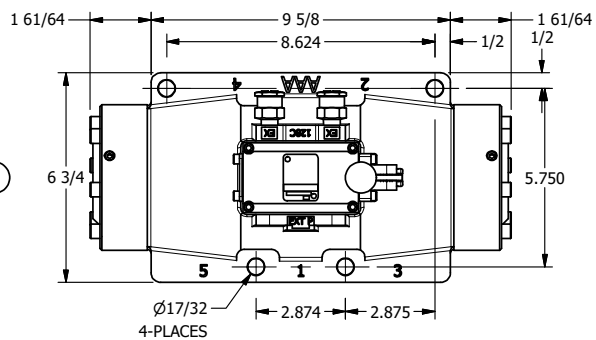

4

3

2

1

AAA
PRODUCTS
INTERNATIONAL

**AAA PRODUCTS
INTERNATIONAL**
7114 Harry Hines Blvd
Dallas, TX 75235

TITLE: 1-1/2" SIDE PORT, LEVER, 2 POS,
DETENT, LEVER RTRN,
EXTERNAL PILOT

DRAWING NO.:
DIM_HD12QZ