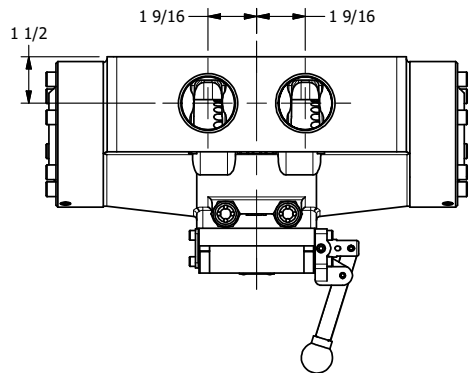

4

3

2

1

AAA
PRODUCTS
INTERNATIONAL

**AAA PRODUCTS
INTERNATIONAL**
7114 Harry Hines Blvd
Dallas, TX 75235

TITLE: 1-1/2" SIDE PORT, LEVER, 2 POS,
DETENT, LEVER RTRN,
EXTERNAL PILOT

DRAWING NO.:
DIM_HD12QZ