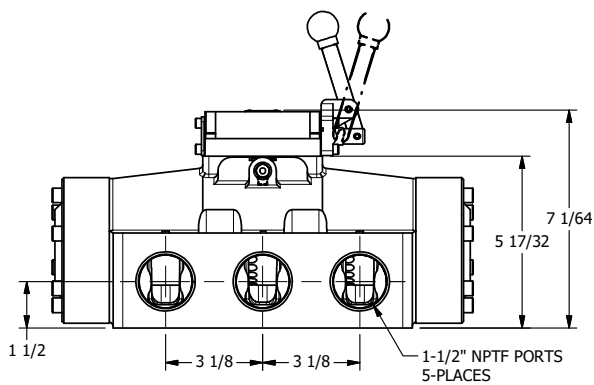

4

3

2

1

AAA
PRODUCTS
INTERNATIONAL

**AAA PRODUCTS
INTERNATIONAL**
7114 Harry Hines Blvd
Dallas, TX 75235

TITLE: 1-1/2" SIDE PORT, LEVER, 2 POS,
DETENT, LEVER RTRN,
EXTERNAL PILOT

DRAWING NO.:
DIM_HD12QZ