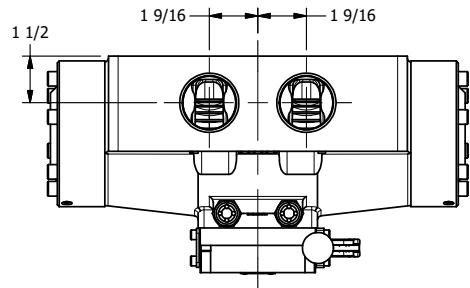

4

3

2

1

AAA
PRODUCTS
INTERNATIONAL

**AAA PRODUCTS
INTERNATIONAL**
7114 Harry Hines Blvd
Dallas, TX 75235

TITLE: 1-1/2" SIDE PORT, LEVER, 2 POS,
DETENT, LVR RTRN, 90D LVR,
EXTERNAL PILOT

DRAWING NO.:
DIM_HD12QRZ