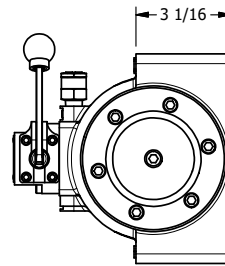

4

3

2

1

AAA
PRODUCTS
INTERNATIONAL

**AAA PRODUCTS
INTERNATIONAL**
7114 Harry Hines Blvd
Dallas, TX 75235

TITLE: 1-1/2" SIDE PORT, LEVER, 2 POS,
DETENT, LVR RTRN, 90D LVR,
EXTERNAL PILOT

DRAWING NO.:
DIM_HD12QRZ