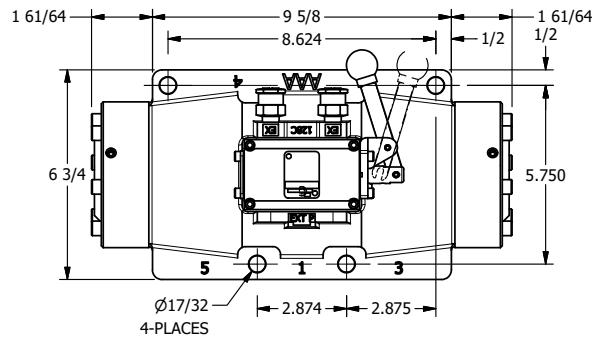

4

3

2

1

AAA
PRODUCTS
INTERNATIONAL

**AAA PRODUCTS
INTERNATIONAL**
7114 Harry Hines Blvd
Dallas, TX 75235

TITLE: 1-1/2" SIDE PORT, LEVER, 2 POS,
DETENT, LVR RTRN, 90D LVR,
EXTERNAL PILOT

DRAWING NO.:
DIM_HD12QRZ