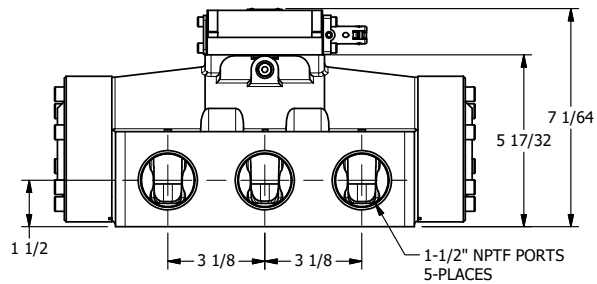

4

3

2

1

AAA
PRODUCTS
INTERNATIONAL

**AAA PRODUCTS
INTERNATIONAL**
7114 Harry Hines Blvd
Dallas, TX 75235

TITLE: 1-1/2" SIDE PORT, LEVER, 2 POS,
DETENT, LVR RTRN, 90D LVR,
EXTERNAL PILOT

DRAWING NO.:
DIM_HD12QRZ