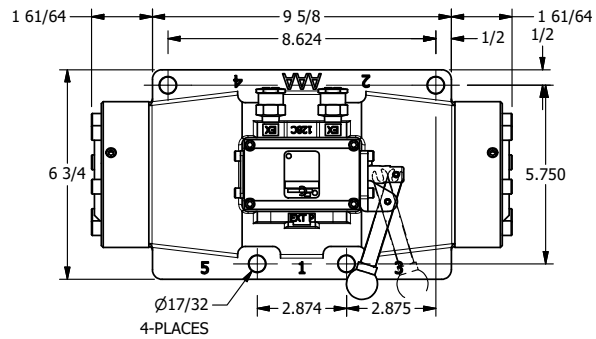

4

3

2

1

AAA
PRODUCTS
INTERNATIONAL

**AAA PRODUCTS
INTERNATIONAL**
7114 Harry Hines Blvd
Dallas, TX 75235

TITLE: 1-1/2" SIDE PORT, DIFF PILOT, 2 POS,
DETENT, LVR RTRN, 270D LVR,
EXTERNAL PILOT

DRAWING NO.:
DIM_HD12QRTZ