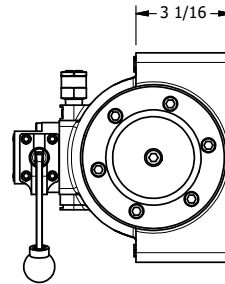

4

3

2

1

AAA
PRODUCTS
INTERNATIONAL

**AAA PRODUCTS
INTERNATIONAL**
7114 Harry Hines Blvd
Dallas, TX 75235

TITLE: 1-1/2" SIDE PORT, DIFF PILOT, 2 POS,
DETENT, LVR RTRN, 270D LVR,
EXTERNAL PILOT

DRAWING NO.:
DIM_HD12QRTZ