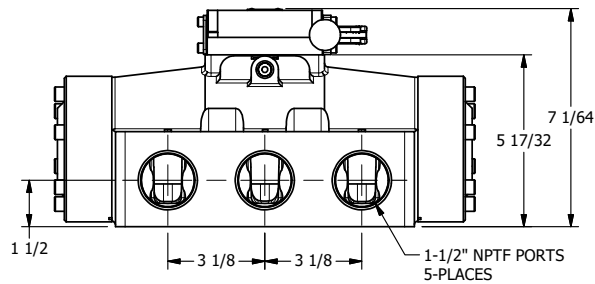

4

3

2

1

AAA
PRODUCTS
INTERNATIONAL

**AAA PRODUCTS
INTERNATIONAL**
7114 Harry Hines Blvd
Dallas, TX 75235

TITLE: 1-1/2" SIDE PORT, DIFF PILOT, 2 POS,
DETENT, LVR RTRN, 270D LVR,
EXTERNAL PILOT

DRAWING NO.:
DIM_HD12QRTZ