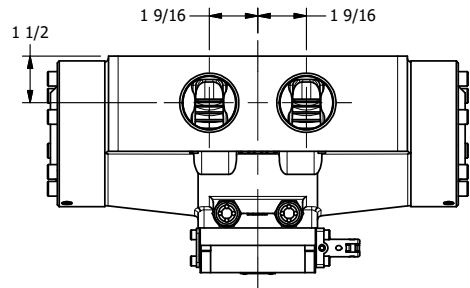

4

3

2

1

AAA
PRODUCTS
INTERNATIONAL

**AAA PRODUCTS
INTERNATIONAL**
7114 Harry Hines Blvd
Dallas, TX 75235

TITLE: 1-1/2" SIDE PORT, DIFF PILOT, 2 POS,
DETENT, LVR RTRN, 270D LVR,
EXTERNAL PILOT

DRAWING NO.:
DIM_HD12QRTZ