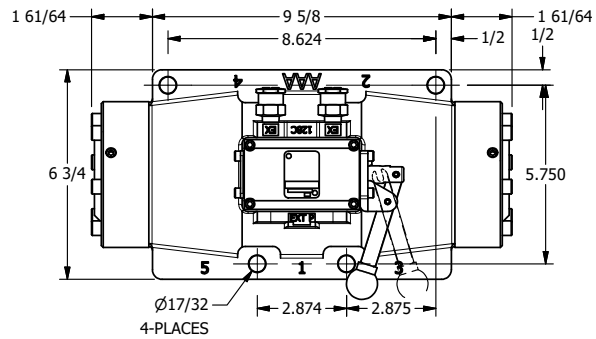

4

3

2

1

**AAA**  
PRODUCTS  
INTERNATIONAL

**AAA PRODUCTS  
INTERNATIONAL**  
7114 Harry Hines Blvd  
Dallas, TX 75235

TITLE: 1-1/2" SIDE PORT, DIFF PILOT, 2 POS,  
DETENT, LVR RTRN, 270D LVR

DRAWING NO.:  
DIM\_HD12QRT