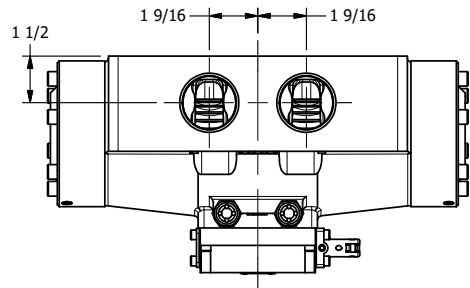

4

3

2

1

**AAA**  
PRODUCTS  
INTERNATIONAL

**AAA PRODUCTS  
INTERNATIONAL**  
7114 Harry Hines Blvd  
Dallas, TX 75235

TITLE: 1-1/2" SIDE PORT, DIFF PILOT, 2 POS,  
DETENT, LVR RTRN, 270D LVR

DRAWING NO.:  
DIM\_HD12QRT