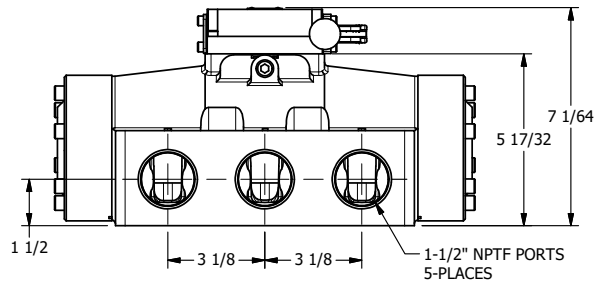

4

3

2

1

**AAA**  
PRODUCTS  
INTERNATIONAL

**AAA PRODUCTS  
INTERNATIONAL**  
7114 Harry Hines Blvd  
Dallas, TX 75235

TITLE: 1-1/2" SIDE PORT, DIFF PILOT, 2 POS,  
DETENT, LVR RTRN, 270D LVR

DRAWING NO.:  
DIM\_HD12QRT