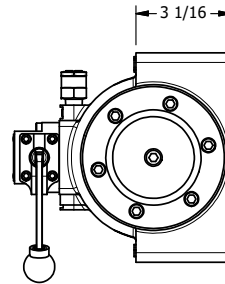

4

3

2

1

**AAA**  
PRODUCTS  
INTERNATIONAL

**AAA PRODUCTS  
INTERNATIONAL**  
7114 Harry Hines Blvd  
Dallas, TX 75235

TITLE: 1-1/2" SIDE PORT, DIFF PILOT, 2 POS,  
DETENT, LVR RTRN, 270D LVR

DRAWING NO.:  
DIM\_HD12QRT