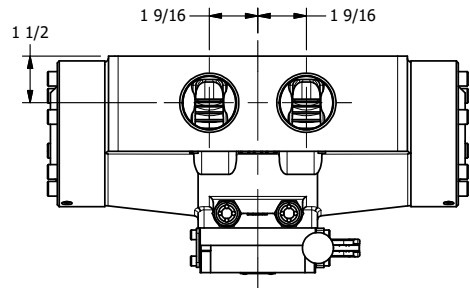

4

3

2

1

**AAA**  
PRODUCTS  
INTERNATIONAL

**AAA PRODUCTS  
INTERNATIONAL**  
7114 Harry Hines Blvd  
Dallas, TX 75235

TITLE: 1-1/2" SIDE PORT, LEVER, 2 POS,  
DETENT, LVR RTRN, 90D LVR

DRAWING NO.:  
DIM\_HD12QR