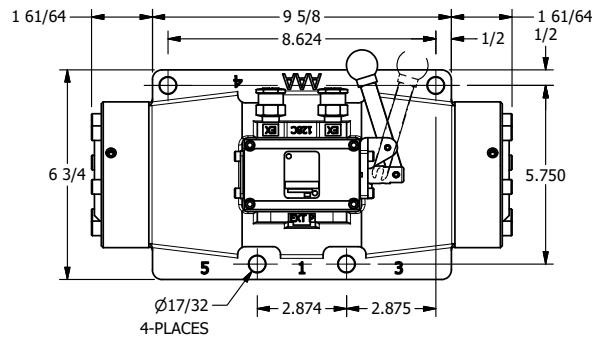

4

3

2

1

**AAA**  
PRODUCTS  
INTERNATIONAL

**AAA PRODUCTS  
INTERNATIONAL**  
7114 Harry Hines Blvd  
Dallas, TX 75235

TITLE: 1-1/2" SIDE PORT, LEVER, 2 POS,  
DETENT, LVR RTRN, 90D LVR

DRAWING NO.:  
DIM\_HD12QR