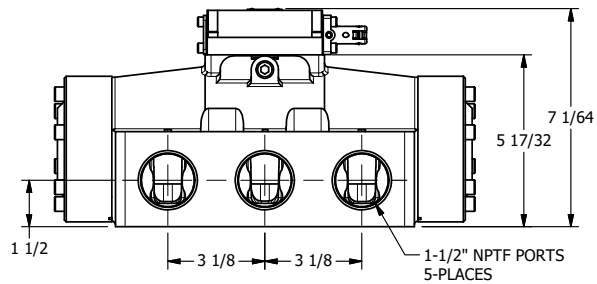

4

3

2

1

**AAA**  
PRODUCTS  
INTERNATIONAL

**AAA PRODUCTS  
INTERNATIONAL**  
7114 Harry Hines Blvd  
Dallas, TX 75235

TITLE: 1-1/2" SIDE PORT, LEVER, 2 POS,  
DETENT, LVR RTRN, 90D LVR

DRAWING NO.:  
DIM\_HD12QR