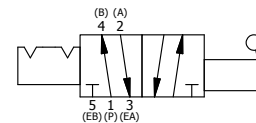

4

3

2

1

**AAA**  
PRODUCTS  
INTERNATIONAL

**AAA PRODUCTS  
INTERNATIONAL**  
7114 Harry Hines Blvd  
Dallas, TX 75235

TITLE: 1-1/2" SIDE PORT, LEVER, 2 POS,  
DETENT, LEVER RTRN

PART NO.:  
DIM\_HD12Q