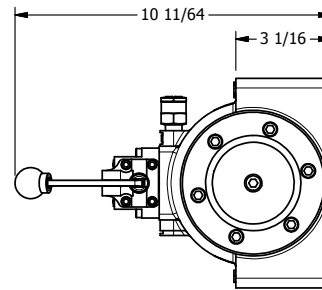

4

3

2

1

**AAA**  
PRODUCTS  
INTERNATIONAL

**AAA PRODUCTS  
INTERNATIONAL**  
7114 Harry Hines Blvd  
Dallas, TX 75235

TITLE: 1-1/2" SIDE PORT, LEVER, 2 POS,  
DETENT, LEVER RTRN

PART NO.:  
DIM\_HD12Q