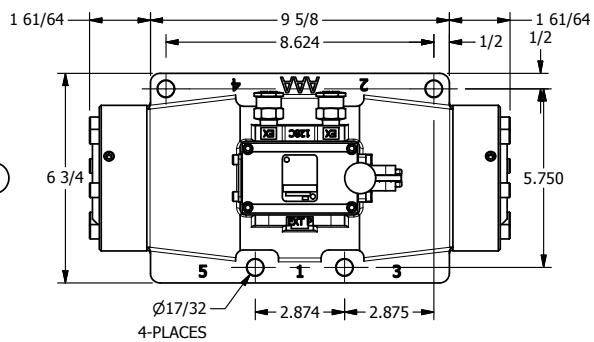

4

3

2

1

**AAA**  
PRODUCTS  
INTERNATIONAL

**AAA PRODUCTS  
INTERNATIONAL**  
7114 Harry Hines Blvd  
Dallas, TX 75235

TITLE: 1-1/2" SIDE PORT, LEVER, 2 POS,  
DETENT, LEVER RTRN

PART NO.:  
DIM\_HD12Q