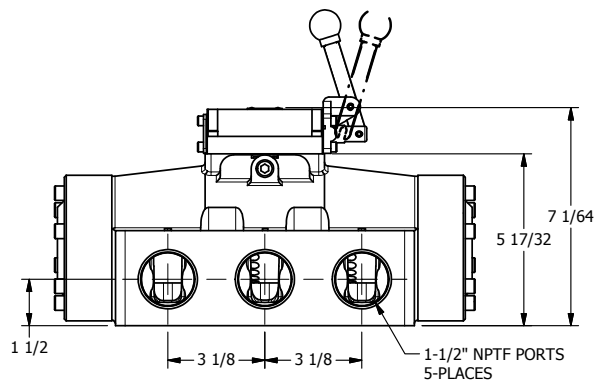

4

3

2

1

**AAA**  
PRODUCTS  
INTERNATIONAL

**AAA PRODUCTS  
INTERNATIONAL**  
7114 Harry Hines Blvd  
Dallas, TX 75235

TITLE: 1-1/2" SIDE PORT, LEVER, 2 POS,  
DETENT, LEVER RTRN

PART NO.:  
DIM\_HD12Q