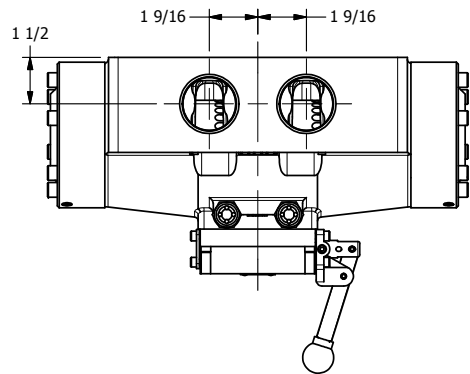

4

3

2

1

**AAA**  
PRODUCTS  
INTERNATIONAL

**AAA PRODUCTS  
INTERNATIONAL**  
7114 Harry Hines Blvd  
Dallas, TX 75235

TITLE: 1-1/2" SIDE PORT, LEVER, 2 POS,  
DETENT, LEVER RTRN

PART NO.:  
DIM\_HD12Q