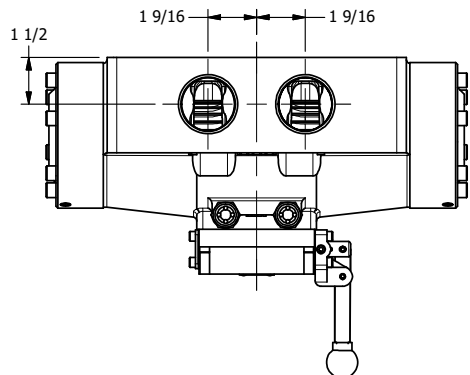

4

3

2

1

4

3

2

AAA
PRODUCTS
INTERNATIONAL

**AAA PRODUCTS
INTERNATIONAL**
7114 Harry Hines Blvd
Dallas, TX 75235

TITLE:
1-1/2" SIDE PORT, DIFF PILOT, 3 POS,
DETENT, LEVER SHFT, FLOAT CTR SPL,
EXTERNAL PILOT

DRAWING NO.:
DIM_HD12GZ

THE INFORMATION CONTAINED WITHIN THIS DOCUMENT IS PROPRIETARY TO AAA PRODUCTS AND MAY NOT BE DISCLOSED WITHOUT PRIOR WRITTEN CONSENT