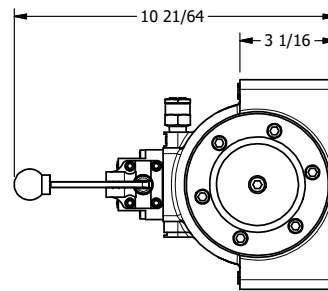

4

3

2

1

4

3

2

AAA
PRODUCTS
INTERNATIONAL

**AAA PRODUCTS
INTERNATIONAL**
7114 Harry Hines Blvd
Dallas, TX 75235

TITLE:
1-1/2" SIDE PORT, DIFF PILOT, 3 POS,
DETENT, LEVER SHFT, FLOAT CTR SPL,
EXTERNAL PILOT

DRAWING NO.:
DIM_HD12GZ

THE INFORMATION CONTAINED WITHIN THIS DOCUMENT IS PROPRIETARY TO AAA PRODUCTS AND MAY NOT BE DISCLOSED WITHOUT PRIOR WRITTEN CONSENT