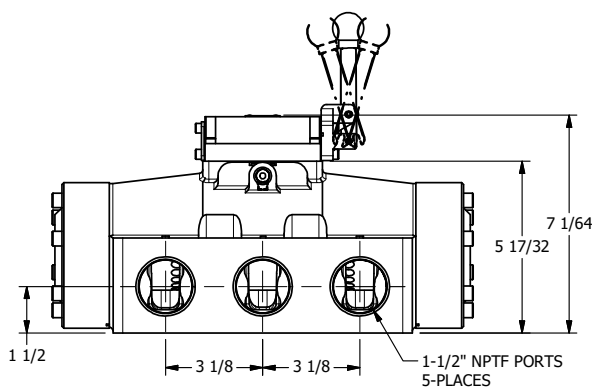

4

3

2

1

4

3

2

AAA
PRODUCTS
INTERNATIONAL

**AAA PRODUCTS
INTERNATIONAL**
7114 Harry Hines Blvd
Dallas, TX 75235

TITLE:
1-1/2" SIDE PORT, DIFF PILOT, 3 POS,
DETENT, LEVER SHFT, FLOAT CTR SPL,
EXTERNAL PILOT

DRAWING NO.:
DIM_HD12GZ

THE INFORMATION CONTAINED WITHIN THIS DOCUMENT IS PROPRIETARY TO AAA PRODUCTS AND MAY NOT BE DISCLOSED WITHOUT PRIOR WRITTEN CONSENT