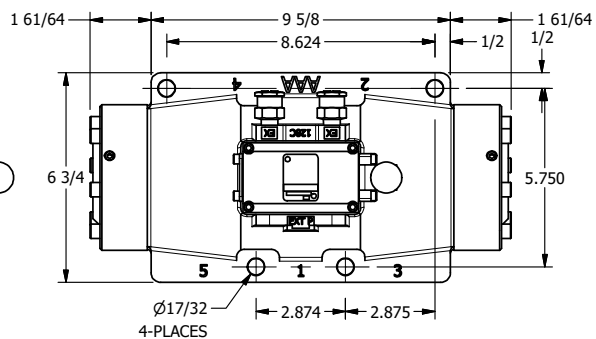

4

3

2

1

4

3

2

AAA
PRODUCTS
INTERNATIONAL

**AAA PRODUCTS
INTERNATIONAL**
7114 Harry Hines Blvd
Dallas, TX 75235

TITLE:
1-1/2" SIDE PORT, DIFF PILOT, 3 POS,
DETENT, LEVER SHFT, FLOAT CTR SPL,
EXTERNAL PILOT

DRAWING NO.:
DIM_HD12GZ

THE INFORMATION CONTAINED WITHIN THIS DOCUMENT IS PROPRIETARY TO AAA PRODUCTS AND MAY NOT BE DISCLOSED WITHOUT PRIOR WRITTEN CONSENT