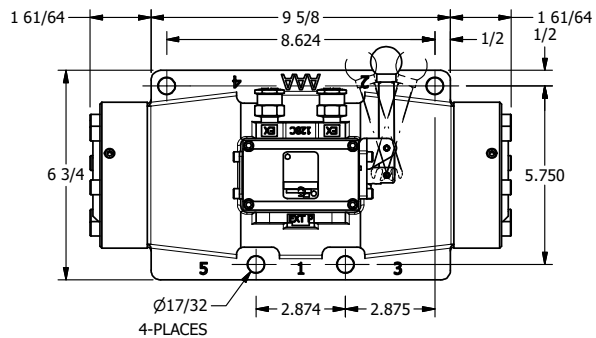

4

3

2

1

**AAA**  
PRODUCTS  
INTERNATIONAL

**AAA PRODUCTS  
INTERNATIONAL**  
7114 Harry Hines Blvd  
Dallas, TX 75235

TITLE: 1-1/2" SIDE PORT, LEVER, 3 POS,  
SPR CTR, LEVER SHFT, FLOAT CTR SPL,  
90D LEVER, EXTERNAL PILOT

DRAWING NO.:  
DIM\_HD12GRZ

THE INFORMATION CONTAINED WITHIN THIS DOCUMENT IS PROPRIETARY TO AAA PRODUCTS AND MAY NOT BE DISCLOSED WITHOUT PRIOR WRITTEN CONSENT

4

3

2

1