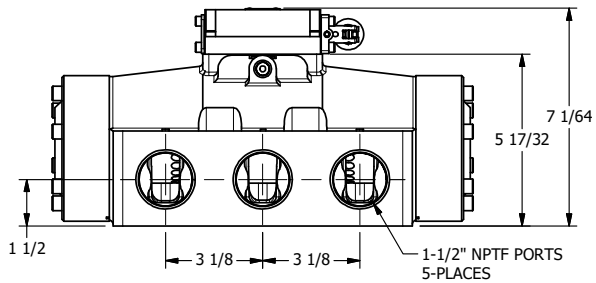

4

3

2

1

**AAA**  
PRODUCTS  
INTERNATIONAL

**AAA PRODUCTS  
INTERNATIONAL**  
7114 Harry Hines Blvd  
Dallas, TX 75235

TITLE: 1-1/2" SIDE PORT, LEVER, 3 POS,  
SPR CTR, LEVER SHFT, FLOAT CTR SPL,  
90D LEVER, EXTERNAL PILOT

DRAWING NO.:  
DIM\_HD12GRZ

THE INFORMATION CONTAINED WITHIN THIS DOCUMENT IS PROPRIETARY TO AAA PRODUCTS AND MAY NOT BE DISCLOSED WITHOUT PRIOR WRITTEN CONSENT

4

3

2

1