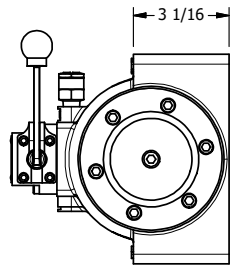

4

3

2

1

**AAA**  
PRODUCTS  
INTERNATIONAL

**AAA PRODUCTS  
INTERNATIONAL**  
7114 Harry Hines Blvd  
Dallas, TX 75235

TITLE: 1-1/2" SIDE PORT, LEVER, 3 POS,  
SPR CTR, LEVER SHFT, FLOAT CTR SPL,  
90D LEVER, EXTERNAL PILOT

DRAWING NO.:  
DIM\_HD12GRZ

THE INFORMATION CONTAINED WITHIN THIS DOCUMENT IS PROPRIETARY TO AAA PRODUCTS AND MAY NOT BE DISCLOSED WITHOUT PRIOR WRITTEN CONSENT

4

3

2

1