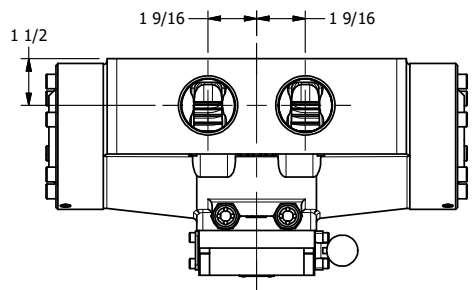

4

3

2

1

**AAA**  
PRODUCTS  
INTERNATIONAL

**AAA PRODUCTS  
INTERNATIONAL**  
7114 Harry Hines Blvd  
Dallas, TX 75235

TITLE: 1-1/2" SIDE PORT, LEVER, 3 POS,  
SPR CTR, LEVER SHFT, FLOAT CTR SPL,  
90D LEVER, EXTERNAL PILOT

DRAWING NO.:  
DIM\_HD12GRZ

THE INFORMATION CONTAINED WITHIN THIS DOCUMENT IS PROPRIETARY TO AAA PRODUCTS AND MAY NOT BE DISCLOSED WITHOUT PRIOR WRITTEN CONSENT

4

3

2

1