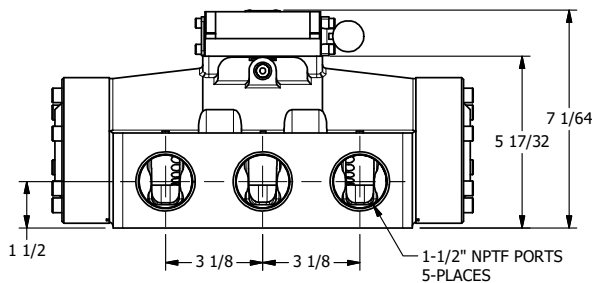

4

3

2

1

AAA
PRODUCTS
INTERNATIONAL

**AAA PRODUCTS
INTERNATIONAL**
7114 Harry Hines Blvd
Dallas, TX 75235

1-1/2" SIDE PORT, DIFF PILOT, 3 POS,
DETENT, LEVER SHFT, FLOAT CTR SPL,
270D LEVER, EXTERNAL PILOT

DRAWING NO.:
DIM_HD12GRTZ