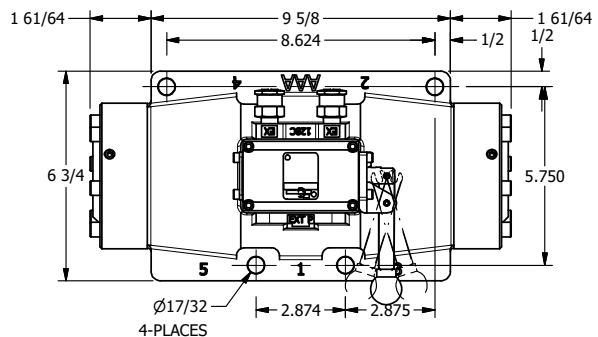

4

3

2

1

AAA
PRODUCTS
INTERNATIONAL

**AAA PRODUCTS
INTERNATIONAL**
7114 Harry Hines Blvd
Dallas, TX 75235

1-1/2" SIDE PORT, DIFF PILOT, 3 POS,
DETENT, LEVER SHFT, FLOAT CTR SPL,
270D LEVER, EXTERNAL PILOT

DRAWING NO.:
DIM_HD12GRTZ