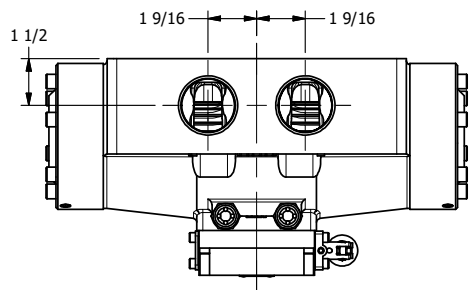

4

3

2

1

AAA
PRODUCTS
INTERNATIONAL

**AAA PRODUCTS
INTERNATIONAL**
7114 Harry Hines Blvd
Dallas, TX 75235

1-1/2" SIDE PORT, DIFF PILOT, 3 POS,
DETENT, LEVER SHFT, FLOAT CTR SPL,
270D LEVER, EXTERNAL PILOT

DRAWING NO.:
DIM_HD12GRTZ