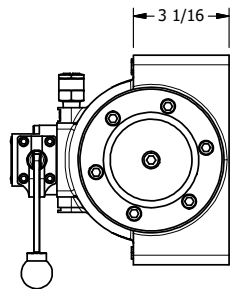

4

3

2

1

AAA
PRODUCTS
INTERNATIONAL

**AAA PRODUCTS
INTERNATIONAL**
7114 Harry Hines Blvd
Dallas, TX 75235

1-1/2" SIDE PORT, DIFF PILOT, 3 POS,
DETENT, LEVER SHFT, FLOAT CTR SPL,
270D LEVER, EXTERNAL PILOT

DRAWING NO.:
DIM_HD12GRTZ