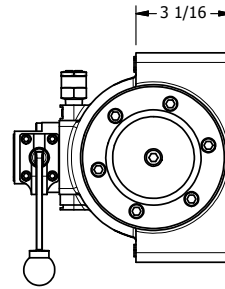

4

3

2

1

**AAA**  
PRODUCTS  
INTERNATIONAL

**AAA PRODUCTS  
INTERNATIONAL**  
7114 Harry Hines Blvd  
Dallas, TX 75235

TITLE: 1-1/2" SIDE PORT, DIFF PILOT, 3 POS,  
DETENT, LEVER SHFT, FLOAT CTR SPL,  
270D LEVER

DRAWING NO.:  
DIM\_HD12GRT

THE INFORMATION CONTAINED WITHIN THIS DOCUMENT IS PROPRIETARY TO AAA PRODUCTS AND MAY NOT BE DISCLOSED WITHOUT PRIOR WRITTEN CONSENT

4

3

2

1

B

B