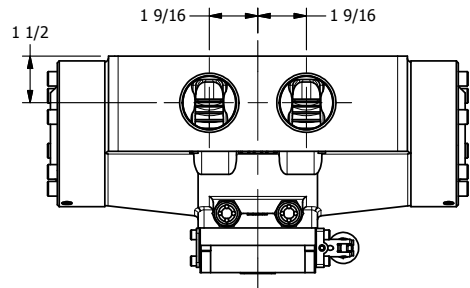

4

3

2

1

**AAA**  
PRODUCTS  
INTERNATIONAL

**AAA PRODUCTS  
INTERNATIONAL**  
7114 Harry Hines Blvd  
Dallas, TX 75235

TITLE: 1-1/2" SIDE PORT, DIFF PILOT, 3 POS,  
DETENT, LEVER SHFT, FLOAT CTR SPL,  
270D LEVER

DRAWING NO.:  
DIM\_HD12GRT

THE INFORMATION CONTAINED WITHIN THIS DOCUMENT IS PROPRIETARY TO AAA PRODUCTS AND MAY NOT BE DISCLOSED WITHOUT PRIOR WRITTEN CONSENT

4

3

2

1

B

B