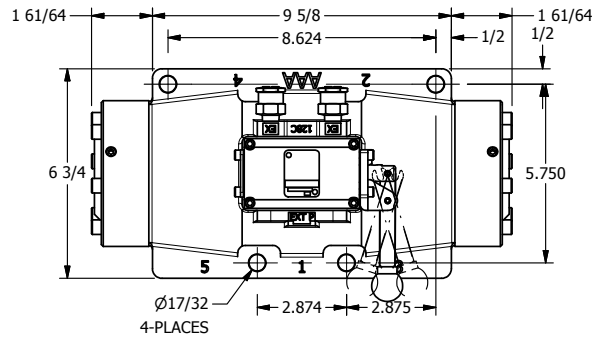

4

3

2

1

**AAA**  
PRODUCTS  
INTERNATIONAL

**AAA PRODUCTS  
INTERNATIONAL**  
7114 Harry Hines Blvd  
Dallas, TX 75235

TITLE: 1-1/2" SIDE PORT, DIFF PILOT, 3 POS,  
DETENT, LEVER SHFT, FLOAT CTR SPL,  
270D LEVER

DRAWING NO.:  
DIM\_HD12GRT

THE INFORMATION CONTAINED WITHIN THIS DOCUMENT IS PROPRIETARY TO AAA PRODUCTS AND MAY NOT BE DISCLOSED WITHOUT PRIOR WRITTEN CONSENT

4

3

2

1

B

B