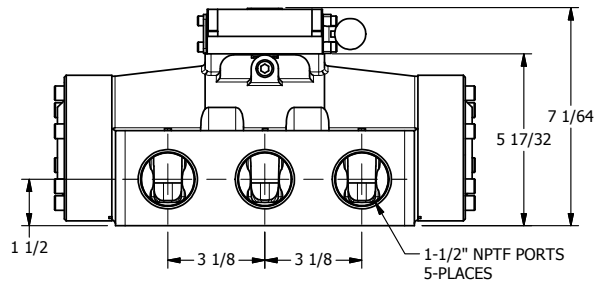

4

3

2

1

**AAA**  
PRODUCTS  
INTERNATIONAL

**AAA PRODUCTS  
INTERNATIONAL**  
7114 Harry Hines Blvd  
Dallas, TX 75235

TITLE: 1-1/2" SIDE PORT, DIFF PILOT, 3 POS,  
DETENT, LEVER SHFT, FLOAT CTR SPL,  
270D LEVER

DRAWING NO.:  
DIM\_HD12GRT

THE INFORMATION CONTAINED WITHIN THIS DOCUMENT IS PROPRIETARY TO AAA PRODUCTS AND MAY NOT BE DISCLOSED WITHOUT PRIOR WRITTEN CONSENT

4

3

2

1

B

B