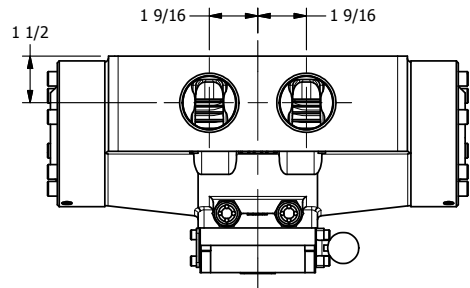

4

3

2

1

**AAA**  
PRODUCTS  
INTERNATIONAL

**AAA PRODUCTS  
INTERNATIONAL**  
7114 Harry Hines Blvd  
Dallas, TX 75235

TITLE: 1-1/2" SIDE PORT, LEVER, 3 POS,  
SPR CTR, LEVER SHFT, FLOAT CTR SPL,  
90D LEVER

DRAWING NO.:  
DIM\_HD12GR

THE INFORMATION CONTAINED WITHIN THIS DOCUMENT IS PROPRIETARY TO AAA PRODUCTS AND MAY NOT BE DISCLOSED WITHOUT PRIOR WRITTEN CONSENT