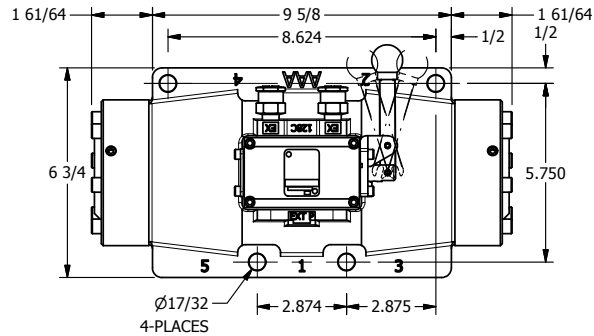

4

3

2

1

**AAA**  
PRODUCTS  
INTERNATIONAL

**AAA PRODUCTS  
INTERNATIONAL**  
7114 Harry Hines Blvd  
Dallas, TX 75235

TITLE: 1-1/2" SIDE PORT, LEVER, 3 POS,  
SPR CTR, LEVER SHFT, FLOAT CTR SPL,  
90D LEVER

DRAWING NO.:  
DIM\_HD12GR

THE INFORMATION CONTAINED WITHIN THIS DOCUMENT IS PROPRIETARY TO AAA PRODUCTS AND MAY NOT BE DISCLOSED WITHOUT PRIOR WRITTEN CONSENT