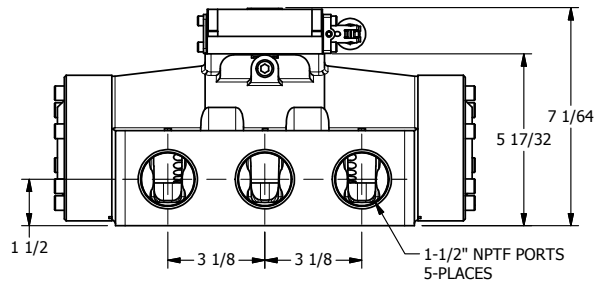

4

3

2

1

**AAA**  
PRODUCTS  
INTERNATIONAL

**AAA PRODUCTS  
INTERNATIONAL**  
7114 Harry Hines Blvd  
Dallas, TX 75235

TITLE: 1-1/2" SIDE PORT, LEVER, 3 POS,  
SPR CTR, LEVER SHFT, FLOAT CTR SPL,  
90D LEVER

DRAWING NO.:  
DIM\_HD12GR

THE INFORMATION CONTAINED WITHIN THIS DOCUMENT IS PROPRIETARY TO AAA PRODUCTS AND MAY NOT BE DISCLOSED WITHOUT PRIOR WRITTEN CONSENT