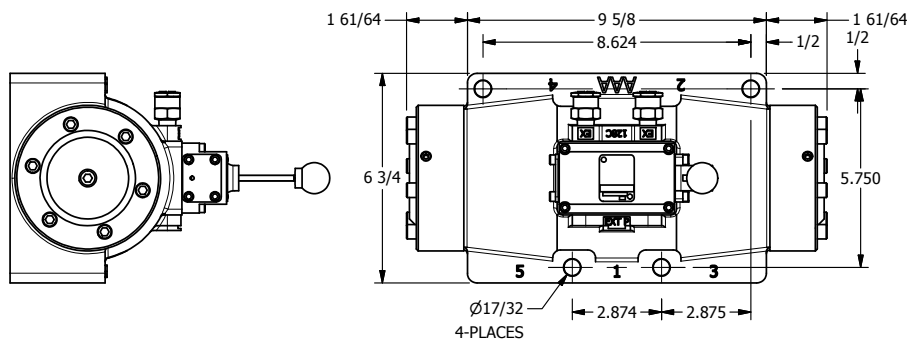

4

3

2

1

AAA
PRODUCTS
INTERNATIONAL

**AAA PRODUCTS
INTERNATIONAL**
7114 Harry Hines Blvd
Dallas, TX 75235

TITLE:
1-1/2" SIDE PORT, DIFF PILOT, 3 POS,
DETENT, LEVER SHFT, FLOAT CTR SPL

PART NO.:
DIM_HD12G