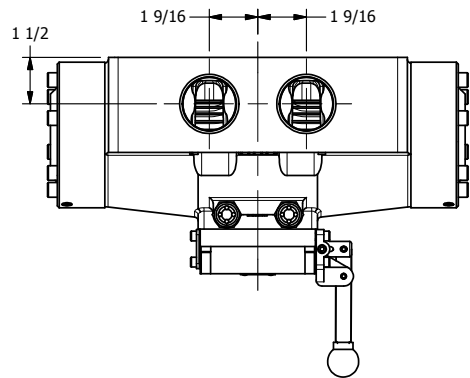

4

3

2

1

AAA
PRODUCTS
INTERNATIONAL

**AAA PRODUCTS
INTERNATIONAL**
7114 Harry Hines Blvd
Dallas, TX 75235

TITLE:
1-1/2" SIDE PORT, DIFF PILOT, 3 POS,
DETENT, LEVER SHFT, FLOAT CTR SPL

PART NO.:
DIM_HD12G