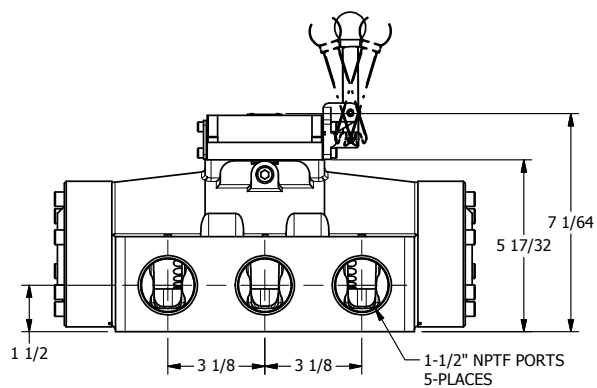

4

3

2

1

AAA
PRODUCTS
INTERNATIONAL

**AAA PRODUCTS
INTERNATIONAL**
7114 Harry Hines Blvd
Dallas, TX 75235

TITLE:
1-1/2" SIDE PORT, DIFF PILOT, 3 POS,
DETENT, LEVER SHFT, FLOAT CTR SPL

PART NO.:
DIM_HD12G