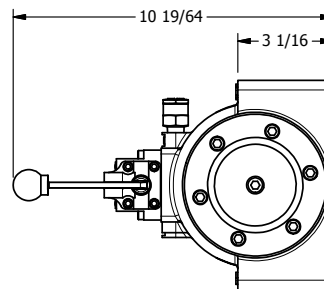

4

3

2

1

AAA
PRODUCTS
INTERNATIONAL

**AAA PRODUCTS
INTERNATIONAL**
7114 Harry Hines Blvd
Dallas, TX 75235

TITLE:
1-1/2" SIDE PORT, DIFF PILOT, 3 POS,
DETENT, LEVER SHFT, FLOAT CTR SPL

PART NO.:
DIM_HD12G