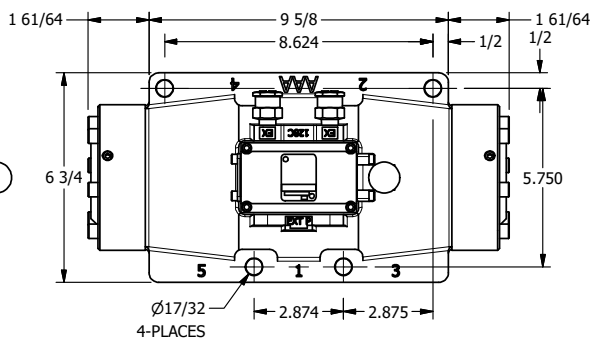

4

3

2

1

Ø17/32  
4-PLACES

**AAA**  
PRODUCTS  
INTERNATIONAL

**AAA PRODUCTS  
INTERNATIONAL**  
7114 Harry Hines Blvd  
Dallas, TX 75235

TITLE:  
1-1/2" SIDE PORT, DIFF PILOT, 3 POS,  
DETENT, LEVER SHFT, REGEN CTR SPL,  
EXTERNAL PILOT

DRAWING NO.:  
DIM\_HD12DZ

THE INFORMATION CONTAINED WITHIN THIS DOCUMENT IS PROPRIETARY TO AAA PRODUCTS AND MAY NOT BE DISCLOSED WITHOUT PRIOR WRITTEN CONSENT