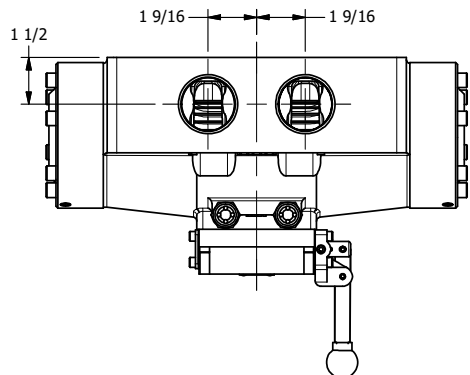

4

3

2

1

Ø17/32  
4-PLACES

**AAA**  
PRODUCTS  
INTERNATIONAL

**AAA PRODUCTS  
INTERNATIONAL**  
7114 Harry Hines Blvd  
Dallas, TX 75235

TITLE:  
1-1/2" SIDE PORT, DIFF PILOT, 3 POS,  
DETENT, LEVER SHFT, REGEN CTR SPL,  
EXTERNAL PILOT

DRAWING NO.:  
DIM\_HD12DZ

THE INFORMATION CONTAINED WITHIN THIS DOCUMENT IS PROPRIETARY TO AAA PRODUCTS AND MAY NOT BE DISCLOSED WITHOUT PRIOR WRITTEN CONSENT