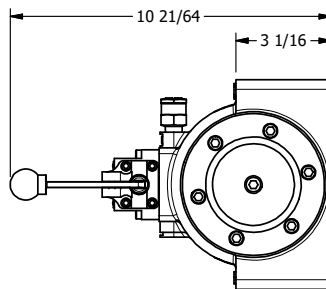

4

3

2

1

Ø17/32  
4-PLACES

**AAA**  
PRODUCTS  
INTERNATIONAL

**AAA PRODUCTS  
INTERNATIONAL**  
7114 Harry Hines Blvd  
Dallas, TX 75235

TITLE:  
1-1/2" SIDE PORT, DIFF PILOT, 3 POS,  
DETENT, LEVER SHFT, REGEN CTR SPL,  
EXTERNAL PILOT

DRAWING NO.:  
DIM\_HD12DZ

THE INFORMATION CONTAINED WITHIN THIS DOCUMENT IS PROPRIETARY TO AAA PRODUCTS AND MAY NOT BE DISCLOSED WITHOUT PRIOR WRITTEN CONSENT