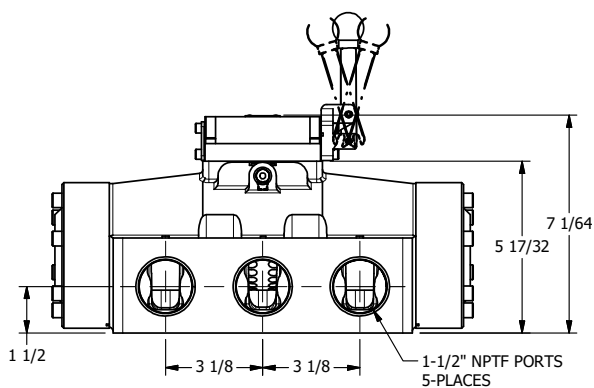

4

3

2

1

Ø17/32  
4-PLACES

**AAA**  
PRODUCTS  
INTERNATIONAL

**AAA PRODUCTS  
INTERNATIONAL**  
7114 Harry Hines Blvd  
Dallas, TX 75235

TITLE:  
1-1/2" SIDE PORT, DIFF PILOT, 3 POS,  
DETENT, LEVER SHFT, REGEN CTR SPL,  
EXTERNAL PILOT

DRAWING NO.:  
DIM\_HD12DZ

THE INFORMATION CONTAINED WITHIN THIS DOCUMENT IS PROPRIETARY TO AAA PRODUCTS AND MAY NOT BE DISCLOSED WITHOUT PRIOR WRITTEN CONSENT