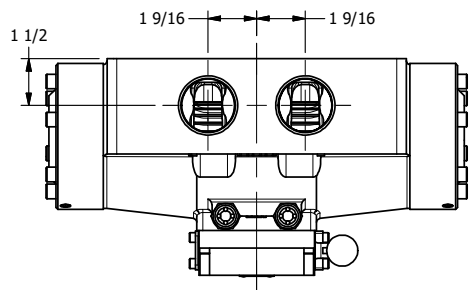

4

3

2

1

AAA
PRODUCTS
INTERNATIONAL

**AAA PRODUCTS
INTERNATIONAL**
7114 Harry Hines Blvd
Dallas, TX 75235

TITLE: 1-1/2" SIDE PORT, LEVER, 3 POS,
SPR CTR, LEVER SHFT, REGEN CTR SPL,
90D LEVER, EXTERNAL PILOT

DRAWING NO.:
DIM_HD12DRZ