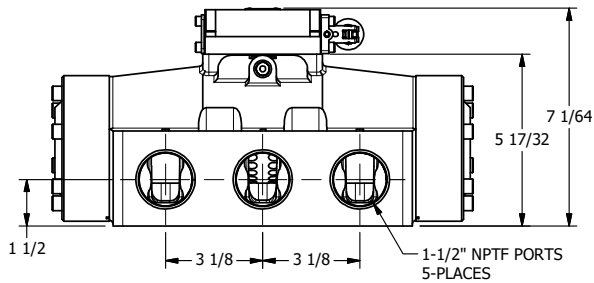

4

3

2

1

AAA
PRODUCTS
INTERNATIONAL

**AAA PRODUCTS
INTERNATIONAL**
7114 Harry Hines Blvd
Dallas, TX 75235

TITLE: 1-1/2" SIDE PORT, LEVER, 3 POS,
SPR CTR, LEVER SHFT, REGEN CTR SPL,
90D LEVER, EXTERNAL PILOT

DRAWING NO.:
DIM_HD12DRZ