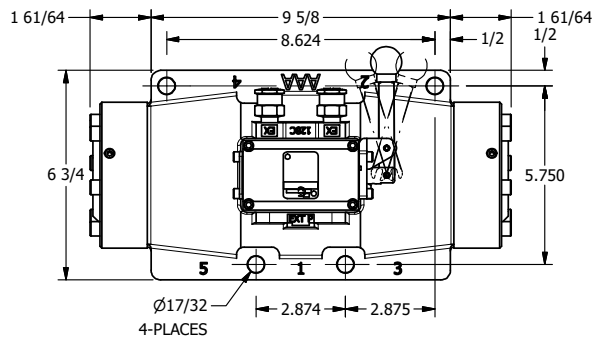

4

3

2

1

AAA
PRODUCTS
INTERNATIONAL

**AAA PRODUCTS
INTERNATIONAL**
7114 Harry Hines Blvd
Dallas, TX 75235

TITLE: 1-1/2" SIDE PORT, LEVER, 3 POS,
SPR CTR, LEVER SHFT, REGEN CTR SPL,
90D LEVER, EXTERNAL PILOT

DRAWING NO.:
DIM_HD12DRZ