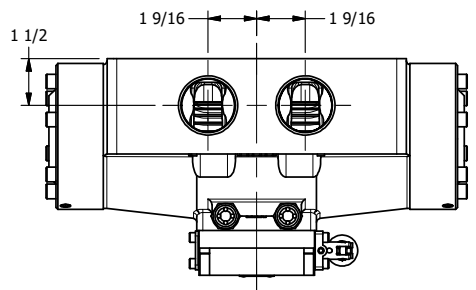

4

3

2

1

AAA
PRODUCTS
INTERNATIONAL

**AAA PRODUCTS
INTERNATIONAL**
7114 Harry Hines Blvd
Dallas, TX 75235

1-1/2" SIDE PORT, DIFF PILOT, 3 POS,
DETENT, LEVER SHFT, REGEN CTR SPL,
270D LEVER, EXTERNAL PILOT

DRAWING NO.:
DIM_HD12DRTZ