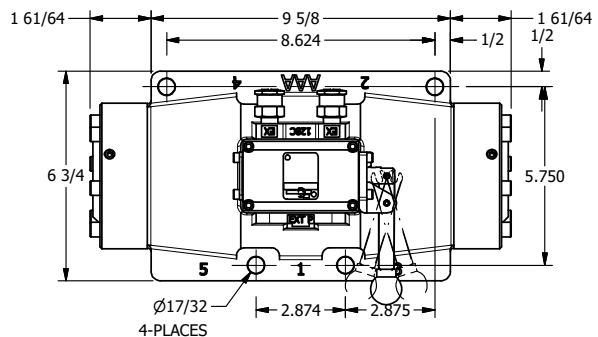

4

3

2

1

AAA
PRODUCTS
INTERNATIONAL

**AAA PRODUCTS
INTERNATIONAL**
7114 Harry Hines Blvd
Dallas, TX 75235

1-1/2" SIDE PORT, DIFF PILOT, 3 POS,
DETENT, LEVER SHFT, REGEN CTR SPL,
270D LEVER, EXTERNAL PILOT

DRAWING NO.:
DIM_HD12DRTZ