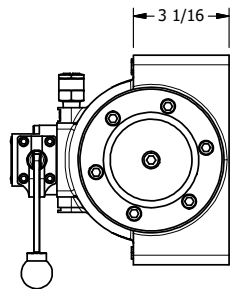

4

3

2

1

AAA
PRODUCTS
INTERNATIONAL

**AAA PRODUCTS
INTERNATIONAL**
7114 Harry Hines Blvd
Dallas, TX 75235

1-1/2" SIDE PORT, DIFF PILOT, 3 POS,
DETENT, LEVER SHFT, REGEN CTR SPL,
270D LEVER, EXTERNAL PILOT

DRAWING NO.:
DIM_HD12DRTZ