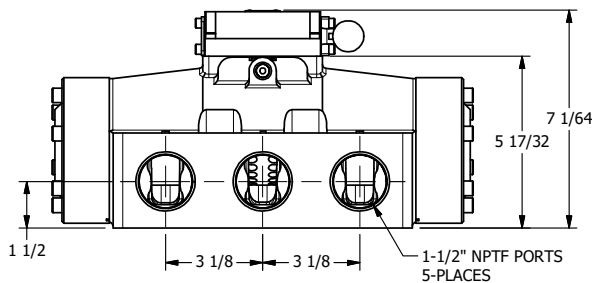

4

3

2

1

AAA
PRODUCTS
INTERNATIONAL

**AAA PRODUCTS
INTERNATIONAL**
7114 Harry Hines Blvd
Dallas, TX 75235

1-1/2" SIDE PORT, DIFF PILOT, 3 POS,
DETENT, LEVER SHFT, REGEN CTR SPL,
270D LEVER, EXTERNAL PILOT

DRAWING NO.:
DIM_HD12DRTZ